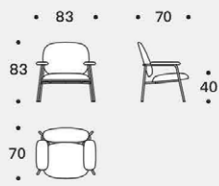

saba™

Poltrona / Armchair

Divani / Sofas