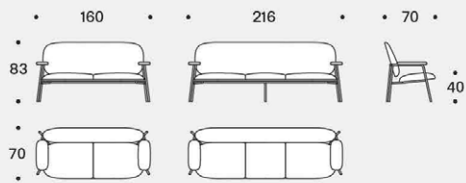

Finitura struttura opaca / Matt frame finish

1

1 Nero / Black / Noir / Negro