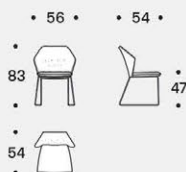

## Struttura

In trafilato dal diametro di 11 mm. Il piano seduta è in lamiera. Finitura in cromo lucido o verniciata. Rivestimento in velfodera accoppiata con resinato 280gr/mq.

## Structure

In 11 mm wire drawn. The seat is in metal sheet. Glossy chrome or painted finish. Velfodera coating on resin 280gr/sqm.

## Padding

Seat cushion in 50IP polyurethane foam covered with white cotton on 380gr/sqm polyester fiber.

Volti by Marras dis.1

Volti by Marras dis.2

Volti by Marras dis.3

Volti by Marras dis.4

Sedia con e senza braccioli / Chair with and without armrests