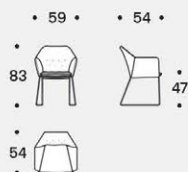

## Struttura

In trafilato dal diametro di 11 mm. Il piano seduta è in lamiera. Finitura in cromo lucido o verniciata. Rivestimento in velfodera accoppiata con resinato 280gr/mq.

## Structure

In 11 mm wire drawn. The seat is in metal sheet. Glossy chrome or painted finish. Velfodera coating on resin 280gr/sqm.

## Padding

Seat cushion in 50IP polyurethane foam covered with white cotton on 380gr/sqm polyester fiber.

Volti by Marras dis.1

Volti by Marras dis.2

Volti by Marras dis.3

Volti by Marras dis.4

Sedia con e senza braccioli / Chair with and without armrests