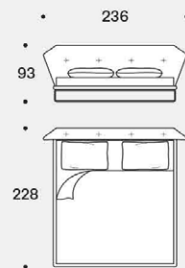

In wood black painted h 4 cm for Box version.

+61 8 9389 6669

info@henriliving.com.au

245 Stirling Hwy, Claremont WA 6010

www.henriliving.com.au

Henri

saba

Misura rete / Size for bed base / 160x200 cm
New York AIR

153x203 cm

180x200 cm

193x203 cm

Misura rete / Size for bed base / 160x200 cm
New York BOX

153x203 cm

180x200 cm

193x203 cm