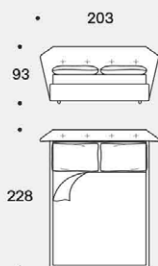

In wood black painted h 4 cm for Box version.

+61 8 9389 6669

info@henriliving.com.au

245 Stirling Hwy, Claremont WA 6010

www.henriliving.com.au

Henri

saba

Misura rete / Size for bed base / 160x200 cm
New York AIR

153x203 cm

180x200 cm

193x203 cm

Misura rete / Size for bed base / 160x200 cm
New York BOX

153x203 cm

180x200 cm

193x203 cm