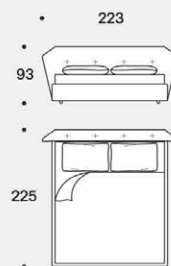

In wood black painted h 4 cm for Box version.

+61 8 9389 6669

info@henriliving.com.au

245 Stirling Hwy, Claremont WA 6010

www.henriliving.com.au

Henri

saba

Misura rete / Size for bed base / 160x200 cm
New York AIR

153x203 cm

180x200 cm

193x203 cm

Misura rete / Size for bed base / 160x200 cm
New York BOX

153x203 cm

180x200 cm

193x203 cm