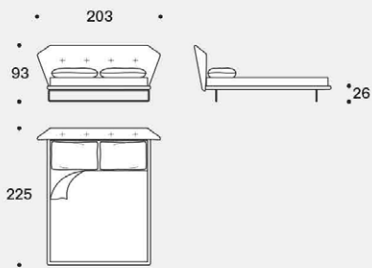

In wood black painted h 4 cm for Box version.

+61 8 9389 6669

info@henriliving.com.au

245 Stirling Hwy, Claremont WA 6010

www.henriliving.com.au

Henri

saba

Misura rete / Size for bed base / 160x200 cm
New York AIR

153x203 cm

180x200 cm

193x203 cm

Misura rete / Size for bed base / 160x200 cm
New York BOX

153x203 cm

180x200 cm

193x203 cm