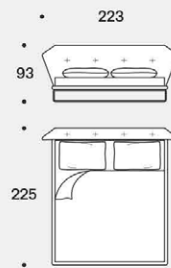

In wood black painted h 4 cm for Box version.

+61 8 9389 6669

info@henriliving.com.au

245 Stirling Hwy, Claremont WA 6010

www.henriliving.com.au

Henri

saba

Misura rete / Size for bed base / 160x200 cm
New York AIR

153x203 cm

180x200 cm

193x203 cm

Misura rete / Size for bed base / 160x200 cm
New York BOX

153x203 cm

180x200 cm

193x203 cm