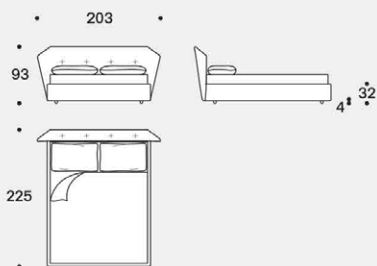

In wood black painted h 4 cm for Box version.

+61 8 9389 6669

info@henriliving.com.au

245 Stirling Hwy, Claremont WA 6010

www.henriliving.com.au

Henri

saba

Misura rete / Size for bed base / 160x200 cm
New York AIR

153x203 cm

180x200 cm

193x203 cm

Misura rete / Size for bed base / 160x200 cm
New York BOX

153x203 cm

180x200 cm

193x203 cm