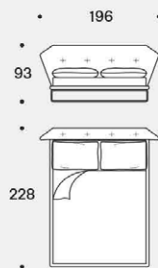

In wood black painted h 4 cm for Box version.

+61 8 9389 6669

info@henriliving.com.au

245 Stirling Hwy, Claremont WA 6010

www.henriliving.com.au

Henri

saba

Misura rete / Size for bed base / 160x200 cm
New York AIR

153x203 cm

180x200 cm

193x203 cm

Misura rete / Size for bed base / 160x200 cm
New York BOX

153x203 cm

180x200 cm

193x203 cm