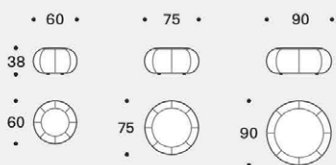

Feet

In black PVC h 15mm.

Pouf

+61 8 9389 6669
info@henriliving.com.au
245 Stirling Hwy, Claremont WA 6010
www.henriliving.com.au

Henri