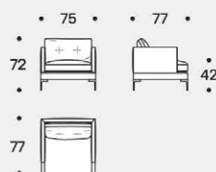

1 2

1 Grigio / Grey / Gris / Gris

2 Verniciato corten / painted corten / Peint corten / Pintado corten