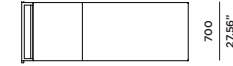

Strapping - Taupe

CUSHIONS

Sunbrella - Canvas

Sunbrella - Taupe

700
27.56"

2000
78.74"

300
11.81"

SPECIAL FEATURES