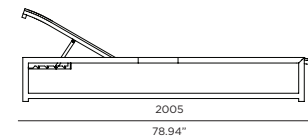

SPECIAL FEATURES

DESCRIPTION:

Inspired by Australia's coastal lifestyle, Breeze offers a light, refreshing touch of class, whether it's by the beach, or in the courtyard. Teak arm accents rest on a slim, elegant frame, capturing a look worthy of this collection's name.

PROTECTIVE COVERS:

Protect your investment with water-repellent Sea-Sprae® fabric; protective backside coating, UV resistant.

TECHNICAL INFORMATION

POWDER COATED ALUMINIUM:
Asko Nobel® handcrafted, powder coated, rust-proof aluminium frame, reinforced signature connection points.

SERGE FERRARI BATYLINE® MESH:
Light diffusing, UV and mold resistant, PVC coated

TEAK:
100% plantation grown, premium A-Grade teak.