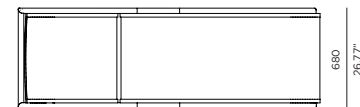

SPECIAL FEATURES

DESCRIPTION:

Inspired by Australia's coastal lifestyle, Breeze offers a light, refreshing touch of class, whether it's by the beach, or in the courtyard. Teak arm accents rest on a slim, elegant frame, capturing a look worthy of this collection's name.

PROTECTIVE COVERS:

Protect your investment with water-repellent Sea-Sprae® fabric; protective backside coating, UV resistant.

TECHNICAL INFORMATION

POWDER COATED ALUMINIUM:
Asko Nobel® handcrafted, powder coated, rust-proof aluminium frame, reinforced signature connection points.

SERGE FERRARI BATYLINE® MESH:
Light diffusing, UV and mold resistant, PVC coated

TEAK:
100% plantation grown, premium A-Grade teak.