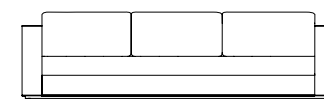

### FRAME / SEAT CUSHIONS

Asteroid Powdercoat

Sunbrella - Birdseye

White Powdercoat

Sunbrella - Cast slate

850  
33.46"

2400  
94.49"

570  
22.44"