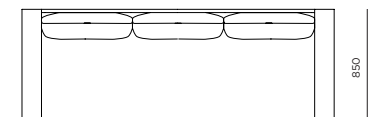

### FRAME / SEAT CUSHIONS

Asteroid Powdercoat

Sunbrella - Birdseye

White Powdercoat

Sunbrella - Cast slate

850  
33.46"

2400  
94.49"

570  
22.44"