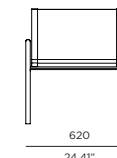

SPECIAL FEATURES

PROTECTIVE COVER

DESCRIPTION:

Inspired by Australia's coastal lifestyle, Breeze offers a light, refreshing touch of class, whether it's by the beach, or in the courtyard. Teak arm accents rest on a slim, elegant frame, capturing a look worthy of this collection's name.

PROTECTIVE COVERS:

Protect your investment with water-repellent Sea-Sprae® fabric; protective backside coating, UV resistant.

TECHNICAL INFORMATION

POWDER COATED ALUMINIUM:
Asko Nobel® handcrafted, powder coated, rust-proof aluminium frame, reinforced signature connection points.

SERGE FERRARI BATYLINE® MESH:
Light diffusing, UV and mold resistant, PVC coated

TEAK:
100% plantation grown, premium A-Grade teak.