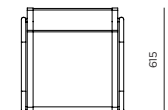

SPECIAL FEATURES

PROTECTIVE COVER

DESCRIPTION:

Inspired by Australia's coastal lifestyle, Breeze offers a light, refreshing touch of class, whether it's by the beach, or in the courtyard. Teak arm accents rest on a slim, elegant frame, capturing a look worthy of this collection's name.

PROTECTIVE COVERS:

Protect your investment with water-repellent Sea-Sprae® fabric; protective backside coating, UV resistant.

TECHNICAL INFORMATION

POWDER COATED ALUMINIUM:
Asko Nobel® handcrafted, powder coated, rust-proof aluminium frame, reinforced signature connection points.

SERGE FERRARI BATYLINE® MESH:
Light diffusing, UV and mold resistant, PVC coated

TEAK:
100% plantation grown, premium A-Grade teak.