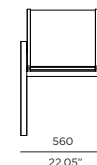

SPECIAL FEATURES

PROTECTIVE COVER