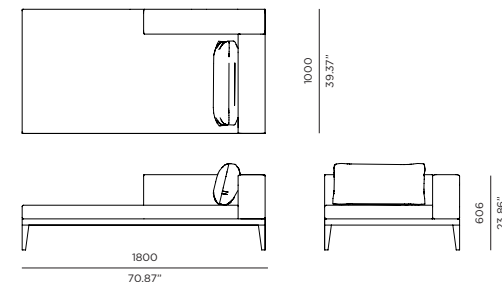

ORIENTATION GUIDE (Taken by facing Sofa)

Left Arm

Right Arm

SPECIAL FEATURES

PROTECTIVE COVER

DESCRIPTION:

With a thick cushion, and a distinctive signature welting, Balmoral adds a touch of luxury and comfort to any outdoor area. Through an original, innovative, design, Balmoral makes use of polymer slots on an interchangeable structure to create twelve possible layout combinations from one setting.