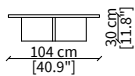

cod. 19135

Libreria 104x40 cm / Bookcase 104x40 cm