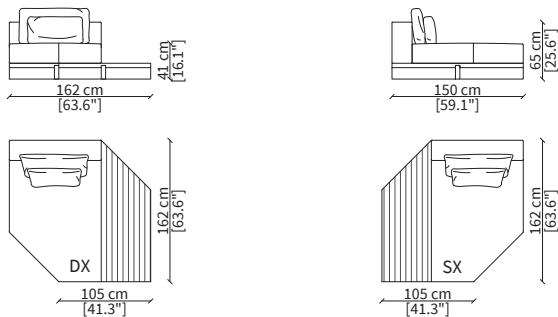

VIEW PLATFORM TOP

Design Ferruccio Laviani

ELEMENTO CHAISE LONGUE GEOMETRICA TOP / GEOMETRICAL CHAISE LONGUE TOP ELEMENT

cod. 19136

Elemento 210 cm / Element 210 cm