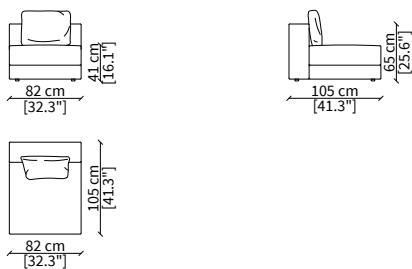

View Soft can be used in combination with View Platform and View Platform Top.

VIEW SOFT

Design Ferruccio Laviani

BRACCIOLI / ARMRESTS

cod. 19000 - VLS

Bracciolo 93x23x53 cm / Armrest 93x23x53 cm

cod. 19001 - VHL

Bracciolo 105x23x65 cm / Armrest 105x23x65 cm

ELEMENTI CENTRALI / CENTRAL ELEMENTS

cod. 19002

Elemento 82 cm / Element 82 cm

cod. 19003

Elemento 105 cm / Element 105 cm

cod. 19004

Elemento 125 cm / Element 125 cm