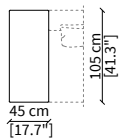

www.henriliving.com.au

Henri

VIEW PLATFORM TOP

Design Ferruccio Laviani

ACCESSORI TOP / TOP ACCESSORIES

cod. 19134

Volume soft 105x45x35 cm

cod. 19135