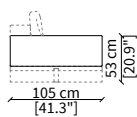

www.henriliving.com.au

Henri

VIEW PLATFORM TOP

Design Ferruccio Laviani

ACCESSORI TOP / TOP ACCESSORIES

cod. 19134

Volume soft 105x45x35 cm

cod. 19135