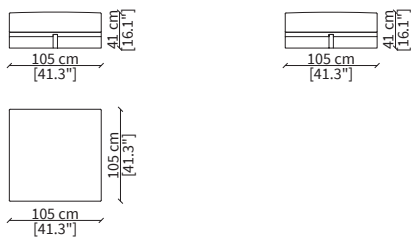

VIEW PLATFORM
Design Ferruccio Laviani

POUFS

cod. 19123

Elemento 105 cm / Element 105 cm