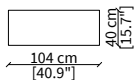

cod. 19135

Libreria 104x40 cm / Bookcase 104x40 cm