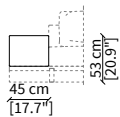

www.henriliving.com.au

Henri

VIEW PLATFORM TOP

Design Ferruccio Laviani

ACCESSORI TOP / TOP ACCESSORIES

cod. 19134

Volume soft 105x45x35 cm

cod. 19135