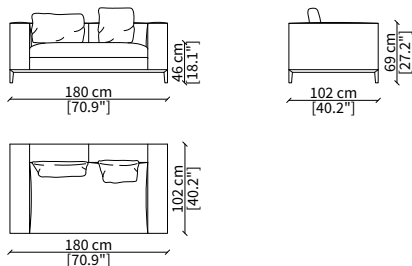

DIVANI / SOFA

cod. 12900

Divano 180 cm / Sofa 180 cm