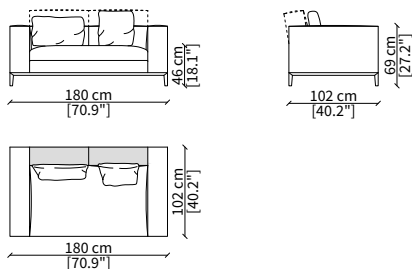

TAYLOR UP MEDIUM
Design R&D Frigerio

DIVANI / SOFA

cod. 12700

Divano 180 cm / Sofa 180 cm