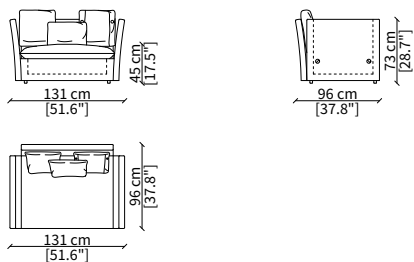

KIMONO MEDIUM
Design R&D Frigerio

DIVANI / SOFAS

cod. 12400

Divano 131 cm / Sofa 131 cm