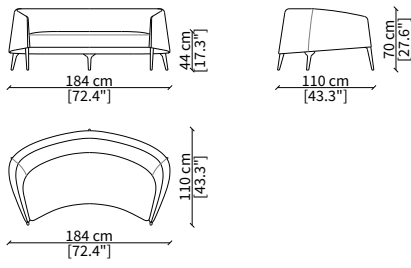

JACKIE DIVANETTO E BERGERE

Design Gianfranco Frigerio

DIVANETTI / SMALL SOFAS

cod. 11509

Divanetto / Small Sofa