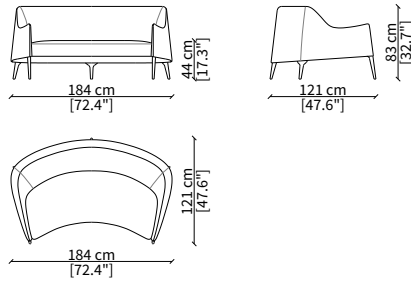

Design Gianfranco Frigerio

DIVANETTI / SMALL SOFAS

cod. 11509

Divanetto / Small Sofa

cod. 11510

Divanetto Bergere / Small Sofa Bergere

SEDIA / CHAIR

cod. 11512