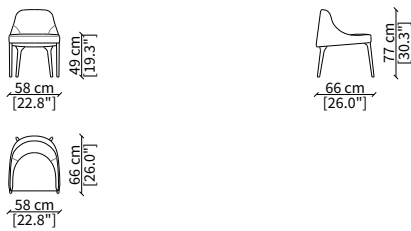

SEDIA / CHAIR

cod. 11512

Sedia / Chair