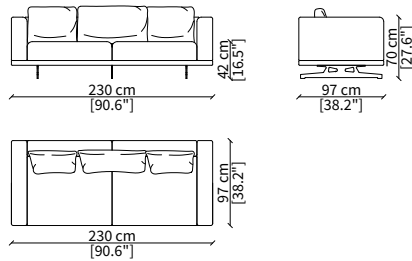

cod. 18301

Divano 230 cm / Sofa 230 cm