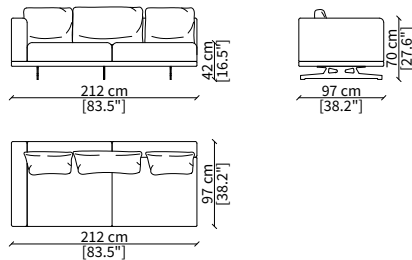

cod. 18307

Elemento 212 cm / Element 212 cm