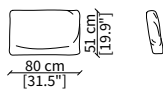

cod. IH

Cuscino 80x51 cm / Cushion 80x51 cm