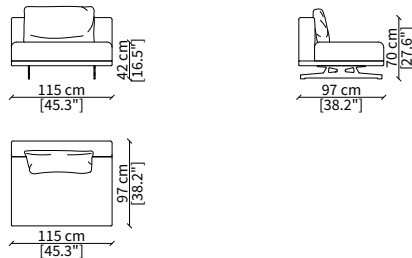

VERSIONE HORIZON MEDIUM: Depth 97cm

VERSIONE HORIZON LARGE: Depth 107cm with armrest long or with armrest short

ACCESSORIES

Decorative cushions: In specific sizes in goose down

Corner element: Element for corner solution either square or curved

Elemento 248 cm / Element 248 cm

ELEMENTI CENTRALI / CENTRAL ELEMENTS

cod. 18311

Elemento 97 cm / Element 97 cm

cod. 18312

Elemento 115 cm / Element 115 cm

cod. 18313

Elemento 158 cm / Element 158 cm