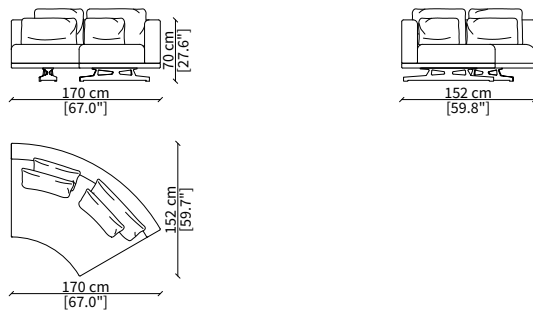

ELEMENTI ANGOLO CURVI / CURVED CORNER ELEMENTS

cod. 18420

Elemento 60° / Element 60°