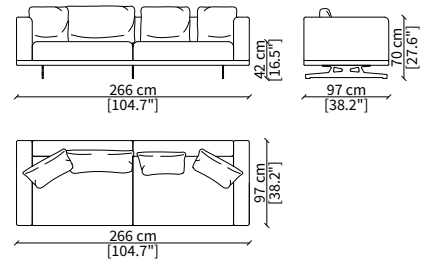

cod. 18302

Divano 266 cm / Sofa 266 cm