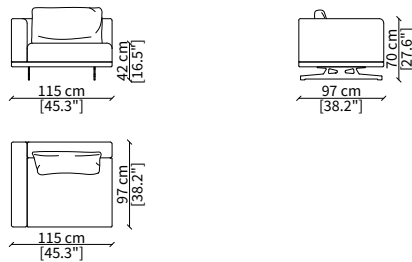

cod. 18304

Elemento 115 cm / Element 115 cm