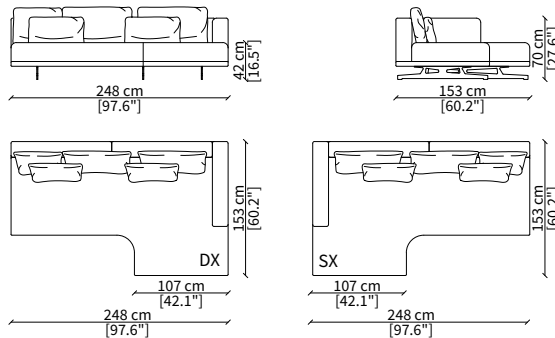

cod. 18418

Elemento 248x153 cm / Element 248x153 cm