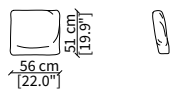

HORIZON LARGE

Design Christophe Pillet

CUSCINI / CUSHIONS

cod. GH

Cuscino 51x56 cm / Cushion 51x56 cm