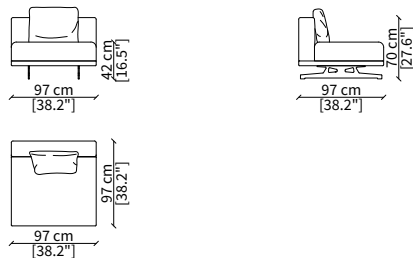

ELEMENTI CENTRALI / CENTRAL ELEMENTS

cod. 18311

Elemento 97 cm / Element 97 cm