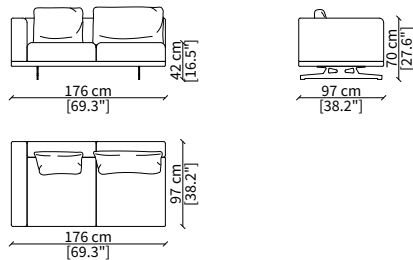

cod. 18306

Elemento 176 cm / Element 176 cm