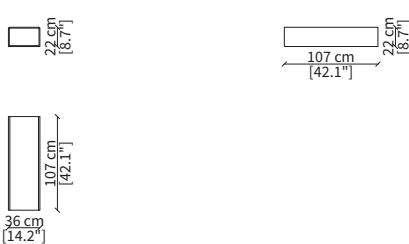

VOLUMI / VOLUMES

cod. 18428

Volume soft 107 cm / Soft volume 107 cm

cod. 18429

Volume legno 107 cm / Wood volume 107 cm

HORIZON LARGE

Design Christophe Pillet

CUSCINI / CUSHIONS