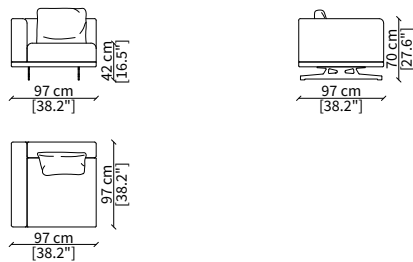

VERSIONE HORIZON MEDIUM: Depth 97cm

VERSIONE HORIZON LARGE: Depth 107cm with armrest long or with armrest short

ACCESSORIES

Decorative cushions: In specific sizes in goose down

Corner element: Element for corner solution either square or curved

cod. 18301

Divano 230 cm / Sofa 230 cm

cod. 18302

Divano 266 cm / Sofa 266 cm

ELEMENTI TERMINALI / TERMINAL ELEMENTS

cod. 18303

Elemento 97 cm / Element 97 cm

cod. 18304