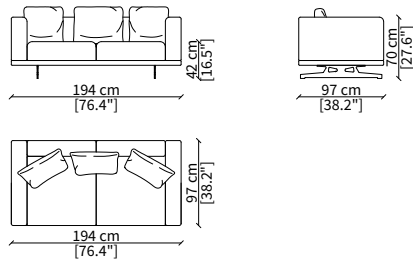

VERSIONE HORIZON MEDIUM: Depth 97cm

VERSIONE HORIZON LARGE: Depth 107cm with armrest long or with armrest short

ACCESSORIES

Decorative cushions: In specific sizes in goose down

Corner element: Element for corner solution either square or curved

Pouf: Collection of coordinated poufs in different sizes

Server: Element fixed to the base in different finishes

HORIZON MEDIUM
Design Christophe Pillet

DIVANI / SOFAS

cod. 18300

Divano 194 cm / Sofa 194 cm