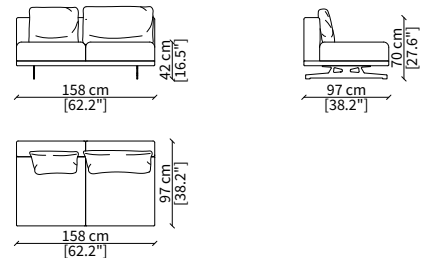

VERSIONE HORIZON MEDIUM: Depth 97cm

VERSIONE HORIZON LARGE: Depth 107cm with armrest long or with armrest short

ACCESSORIES

Decorative cushions: In specific sizes in goose down

Corner element: Element for corner solution either square or curved

Elemento 248 cm / Element 248 cm

ELEMENTI CENTRALI / CENTRAL ELEMENTS

cod. 18311

Elemento 97 cm / Element 97 cm

cod. 18312

Elemento 115 cm / Element 115 cm

cod. 18313

Elemento 158 cm / Element 158 cm