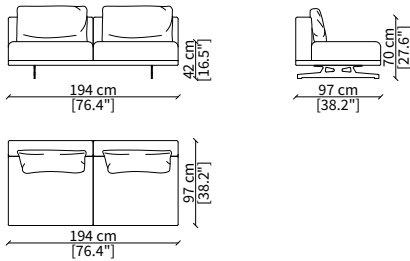

HORIZON MEDIUM
Design Christophe Pillet

cod. 18314

Elemento 194 cm / Element 194 cm