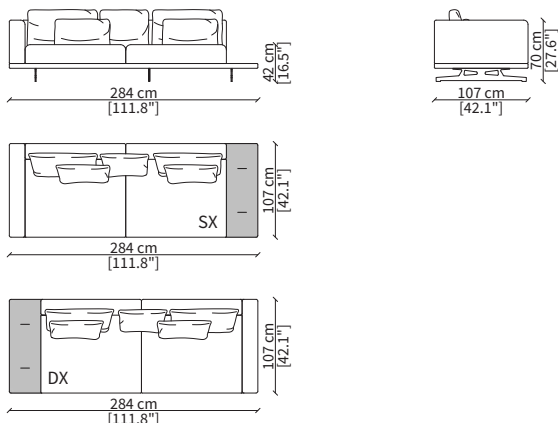

HORIZON LARGE
Design Christophe Pillet

cod. 18439

Elemento 284 cm / Element 284 cm