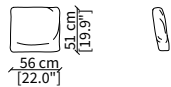

CUSCINI / CUSHIONS

cod. GH

Cuscino 51x56 cm / Cushion 51x56 cm