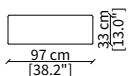

VOLUMI / VOLUMES

cod. 18336

Volume soft 97 cm / Soft volume 97 cm