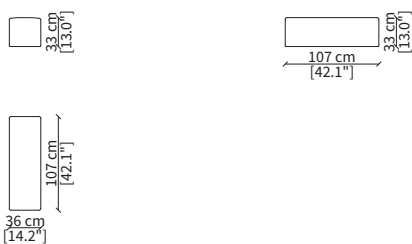

VOLUMI / VOLUMES

cod. 18428

Volume soft 107 cm / Soft volume 107 cm

cod. 18429

Volume legno 107 cm / Wood volume 107 cm

HORIZON LARGE

Design Christophe Pillet

CUSCINI / CUSHIONS