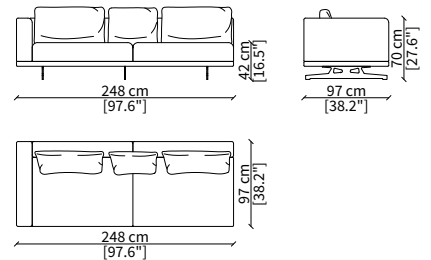

cod. 18308

Elemento 248 cm / Element 248 cm