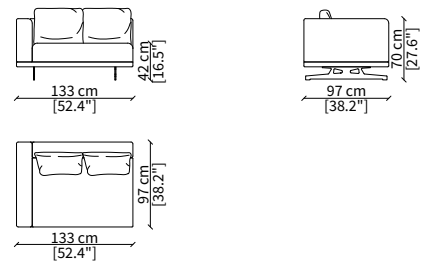

cod. 18305

Elemento 133 cm / Element 133 cm