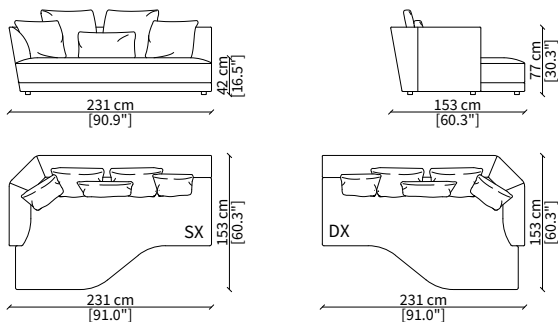

FOSTER

Design Gianfranco Frigerio

ELEMENTO TERMINALE LONGUE / TERMINAL LONGUE ELEMENT

cod. 17718

Elemento 231 cm / Element 231 cm