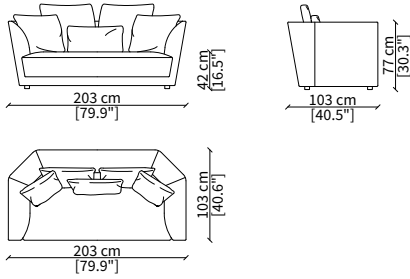

Corner element: Element for corner solution

Pouf: Collection of coordinated poufs in different sizes

FOSTER
Design Gianfranco Frigerio

DIVANI / SOFAS

cod. 17700

Divano 203 cm / Sofa 203 cm

cod. 17701

Divano 243 cm / Sofa 243 cm

cod. 17702

Divano 263 cm / Sofa 263 cm

DIVANO TERMINALE / TERMINAL SOFA

cod. 17728

Divano 263 cm / Sofa 263 cm

ELEMENTI TERMINALI / TERMINAL ELEMENTS

cod. 17704

Terminale 103 cm / Terminal 103 cm