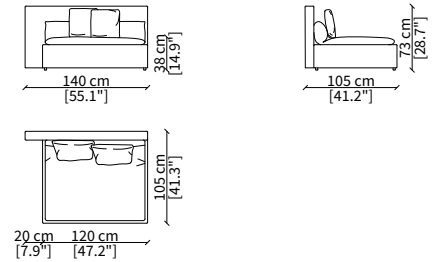

cod. 11813

Terminale 120/140 cm / Terminal 120/140 cm