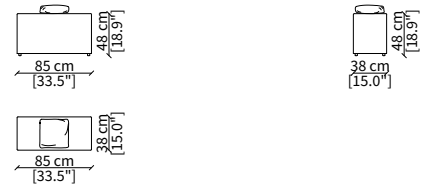

VERSION DOMINIO LOW MEDIUM: Depth 95cm, back height 73cm

VERSION DOMINIO LOW LARGE: Depth 105cm, back height 73cm

ACCESSORIES

Decorative cushions: In specific sizes in goose down

Corner element: Realised with the use of a dedicated back corner element including back resting cushion

Henri

DOMINIO MEDIUM
Design R&D Frigerio

BRACCIOLI / ARMRESTS

cod. 11700-LMB

Bracciolo 72x7x56 cm / Armrest 72x7x56 cm

cod. 11701-DMS

Bracciolo 85x20x48 cm / Armrest 85x20x48 cm

cod. 11702-DML

Bracciolo 85x38x48 cm / Armrest 85x38x48 cm

SCHIENALE / BACKREST

cod. 11703-LMS

Schienale per angolo 90 cm
Backrest for corner 90 cm

ELEMENTI TERMINALI / TERMINAL ELEMENTS

cod. 11711

Terminale 80/100 cm / Terminal 80/100 cm