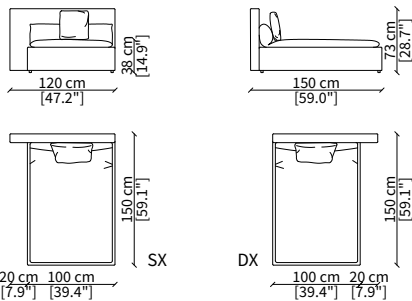

DOMINIO MEDIUM
Design R&D Frigerio

ELEMENTI CHAISE LONGUE / CHAISE LONGUE ELEMENTS

cod. 11709

Elemento 100 cm / Element 100 cm

cod. 11710

Elemento 120 cm / Element 120 cm

ELEMENTI CHAISE LONGUE TERMINALI / TERMINAL CHAISE LONGUE ELEMENTS

cod. 11716

Terminale 100/120 cm / Terminal 100/120 cm

cod. 11717

Terminale 120/140 cm / Terminal 120/140 cm

cod. 11723

Terminale 100/140 cm / Terminal 100/140 cm

cod. 11724

Terminale 120/160 cm / Terminal 120/160 cm

POUFS

cod. 11725

Elemento 95x95 cm / Element 95x95 cm

cod. 11726

Elemento 105x105 cm / Element 105x105 cm