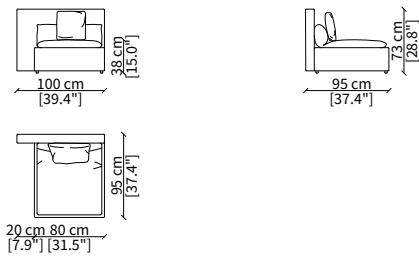

VERSION DOMINIO LOW MEDIUM: Depth 95cm, back height 73cm

VERSION DOMINIO LOW LARGE: Depth 105cm, back height 73cm

ACCESSORIES

Decorative cushions: In specific sizes in goose down

Corner element: Realised with the use of a dedicated back corner element including back resting cushion

Henri

DOMINIO MEDIUM
Design R&D Frigerio

BRACCIOLI / ARMRESTS

cod. 11700-LMB

Bracciolo 72x7x56 cm / Armrest 72x7x56 cm

cod. 11701-DMS

Bracciolo 85x20x48 cm / Armrest 85x20x48 cm

cod. 11702-DML

Bracciolo 85x38x48 cm / Armrest 85x38x48 cm

SCHIENALE / BACKREST

cod. 11703-LMS

Schienale per angolo 90 cm
Backrest for corner 90 cm

ELEMENTI TERMINALI / TERMINAL ELEMENTS

cod. 11711

Terminale 80/100 cm / Terminal 80/100 cm