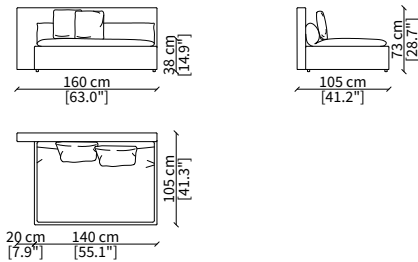

cod. 11814

Terminale 140/160 cm / Terminal 140/160 cm