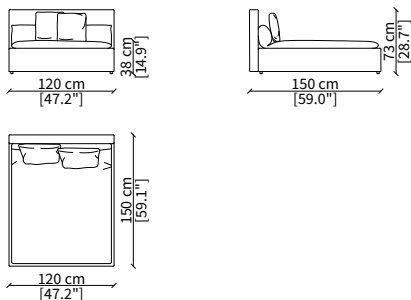

VERSION DOMINIO LOW MEDIUM: Depth 95cm, back height 73cm

VERSION DOMINIO LOW LARGE: Depth 105cm, back height 73cm

ACCESSORIES

Decorative cushions: In specific sizes in goose down

Corner element: Realised with the use of a dedicated back corner element including back resting cushion

cod. 11739

Elemento 188x147 cm / Element 188x147 cm

DOMINIO MEDIUM
Design R&D Frigerio

ELEMENTI CHAISE LONGUE / CHAISE LONGUE ELEMENTS

cod. 11709

Elemento 100 cm / Element 100 cm

cod. 11710

Elemento 120 cm / Element 120 cm