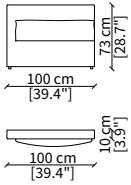

SCHIENALE / BACKREST

cod. 11803-LLS

Schienale per angolo 100 cm
Backrest for corner 100 cm