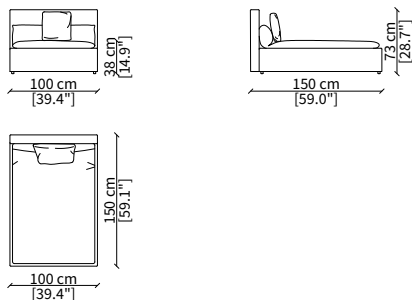

DOMINIO LARGE
Design R&D Frigerio

ELEMENTI CHAISE LONGUE / CHAISE LONGUE ELEMENTS

cod. 11709

Elemento 100 cm / Element 100 cm