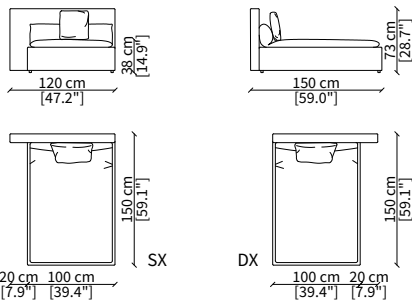

DOMINIO LARGE
Design R&D Frigerio

ELEMENTI CHAISE LONGUE / CHAISE LONGUE ELEMENTS

cod. 11709

Elemento 100 cm / Element 100 cm

cod. 11710

Elemento 120 cm / Element 120 cm

ELEMENTI CHAISE LONGUE TERMINALI / TERMINAL CHAISE LONGUE ELEMENTS

cod. 11716

Terminale 100/120 cm / Terminal 100/120 cm

cod. 11717

Terminale 120/140 cm / Terminal 120/140 cm

cod. 11723

Terminale 100/140 cm / Terminal 100/140 cm

cod. 11724

Terminale 120/160 cm / Terminal 120/160 cm

POUFS

cod. 11725

Elemento 95x95 cm / Element 95x95 cm

cod. 11726

Elemento 105x105 cm / Element 105x105 cm