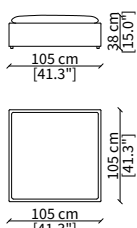

VERSION DOMINIO LOW MEDIUM: Depth 95cm, back height 73cm

VERSION DOMINIO LOW LARGE: Depth 105cm, back height 73cm

ACCESSORIES

Decorative cushions: In specific sizes in goose down

Corner element: Realised with the use of a dedicated back corner element including back resting cushion

BRACCIOLI / ARMRESTS

cod. 11800-LLB

Bracciolo 81x7x56 cm / Armrest 81x7x56 cm

cod. 11801-DLS

Bracciolo 95x20x48 cm / Armrest 95x20x48 cm

cod. 11802-DLL

Bracciolo 95x38x48 cm / Armrest 95x38x48 cm

SCHIENALE / BACKREST

Terminale 100/120 cm / Terminal 100/120 cm

cod. 11717

Terminale 120/140 cm / Terminal 120/140 cm

cod. 11723

Terminale 100/140 cm / Terminal 100/140 cm

cod. 11724

Terminale 120/160 cm / Terminal 120/160 cm

POUFS

cod. 11725

Elemento 95x95 cm / Element 95x95 cm

cod. 11726

Elemento 105x105 cm / Element 105x105 cm

DOMINIO LARGE

Design R&D Frigerio

VOLUMI / VOLUMES

cod. 11727