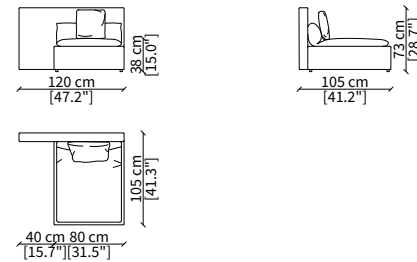

VERSION DOMINIO LOW MEDIUM: Depth 95cm, back height 73cm

VERSION DOMINIO LOW LARGE: Depth 105cm, back height 73cm

ACCESSORIES

Decorative cushions: In specific sizes in goose down

Corner element: Realised with the use of a dedicated back corner element including back resting cushion

BRACCIOLI / ARMRESTS

cod. 11800-LLB

Bracciolo 81x7x56 cm / Armrest 81x7x56 cm

cod. 11801-DLS

Bracciolo 95x20x48 cm / Armrest 95x20x48 cm

cod. 11802-DLL

Bracciolo 95x38x48 cm / Armrest 95x38x48 cm

SCHIENALE / BACKREST

cod. 11813

Terminale 120/140 cm / Terminal 120/140 cm

cod. 11814

Terminale 140/160 cm / Terminal 140/160 cm

cod. 11818

Terminale 80/120 cm / Terminal 80/120 cm

cod. 11819

Terminale 100/140 cm / Terminal 100/140 cm