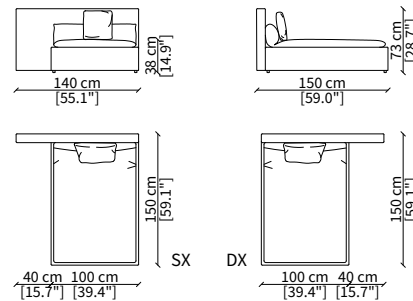

VERSION DOMINIO LOW MEDIUM: Depth 95cm, back height 73cm

VERSION DOMINIO LOW LARGE: Depth 105cm, back height 73cm

ACCESSORIES

Decorative cushions: In specific sizes in goose down

Corner element: Realised with the use of a dedicated back corner element including back resting cushion

Terminale 100/120 cm / Terminal 100/120 cm

cod. 11717

Terminale 120/140 cm / Terminal 120/140 cm

cod. 11723

Terminale 100/140 cm / Terminal 100/140 cm

cod. 11724

Terminale 120/160 cm / Terminal 120/160 cm

POUFS