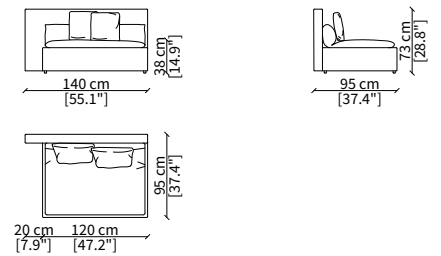

cod. 11713

Terminale 120/140 cm / Terminal 120/140 cm