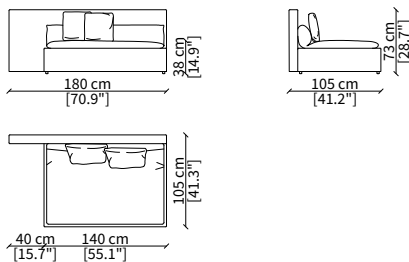

VERSION DOMINIO LOW MEDIUM: Depth 95cm, back height 73cm

VERSION DOMINIO LOW LARGE: Depth 105cm, back height 73cm

ACCESSORIES

Decorative cushions: In specific sizes in goose down

Corner element: Realised with the use of a dedicated back corner element including back resting cushion

BRACCIOLI / ARMRESTS

cod. 11800-LLB

Bracciolo 81x7x56 cm / Armrest 81x7x56 cm

cod. 11801-DLS

Bracciolo 95x20x48 cm / Armrest 95x20x48 cm

cod. 11802-DLL

Bracciolo 95x38x48 cm / Armrest 95x38x48 cm

SCHIENALE / BACKREST

DOMINIO LARGE
Design R&D Frigerio

cod. 11820

Terminale 120/160 cm / Terminal 120/160 cm

cod. 11821

Terminale 140/180 cm / Terminal 140/180 cm

ELEMENTI CENTRALI / CENTRAL ELEMENTS

cod. 11804

Elemento 80 cm / Element 80 cm