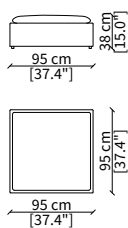

VERSION DOMINIO LOW MEDIUM: Depth 95cm, back height 73cm

VERSION DOMINIO LOW LARGE: Depth 105cm, back height 73cm

ACCESSORIES

Decorative cushions: In specific sizes in goose down

Corner element: Realised with the use of a dedicated back corner element including back resting cushion

BRACCIOLI / ARMRESTS

cod. 11800-LLB

Bracciolo 81x7x56 cm / Armrest 81x7x56 cm

cod. 11801-DLS

Bracciolo 95x20x48 cm / Armrest 95x20x48 cm

cod. 11802-DLL

Bracciolo 95x38x48 cm / Armrest 95x38x48 cm

SCHIENALE / BACKREST

Terminale 100/120 cm / Terminal 100/120 cm

cod. 11717

Terminale 120/140 cm / Terminal 120/140 cm

cod. 11723

Terminale 100/140 cm / Terminal 100/140 cm

cod. 11724

Terminale 120/160 cm / Terminal 120/160 cm

POUFS

cod. 11725

Elemento 95x95 cm / Element 95x95 cm

cod. 11726

Elemento 105x105 cm / Element 105x105 cm

DOMINIO LARGE

Design R&D Frigerio

VOLUMI / VOLUMES

cod. 11727