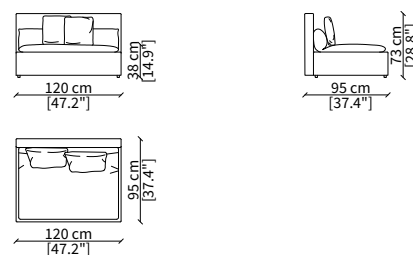

VERSION DOMINIO LOW MEDIUM: Depth 95cm, back height 73cm

VERSION DOMINIO LOW LARGE: Depth 105cm, back height 73cm

ACCESSORIES

Decorative cushions: In specific sizes in goose down

Corner element: Realised with the use of a dedicated back corner element including back resting cushion

cod. 11704

Elemento 80 cm / Element 80 cm

cod. 11705

Elemento 100 cm / Element 100 cm

cod. 11706

Elemento 120 cm / Element 120 cm

cod. 11707

Elemento 140 cm / Element 140 cm