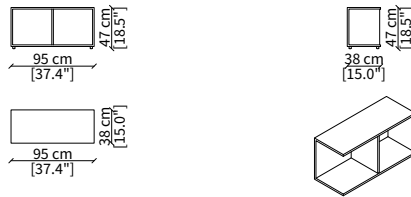

VERSION DOMINIO LOW MEDIUM: Depth 95cm, back height 73cm

VERSION DOMINIO LOW LARGE: Depth 105cm, back height 73cm

ACCESSORIES

Decorative cushions: In specific sizes in goose down

Corner element: Realised with the use of a dedicated back corner element including back resting cushion

Elemento 140x38x29 cm / Element 140x38x29 cm

PIANI / TOPS

cod. 11843

Elemento 85x38 cm / Element 85x38 cm

cod. 11844

Elemento 95x38 cm / Element 95x38 cm

cod. 11846

Elemento 105x38 cm / Element 105x38 cm

cod. 11847

Elemento 140x38 cm / Element 140x38 cm

DOMINIO MEDIUM
Design R&D Frigerio

LIBRERIE / BOOKCASES

cod. 11830

Elemento 85x38 cm / Element 85x38 cm

cod. 11831

Elemento 95x38 cm / Element 95x38 cm