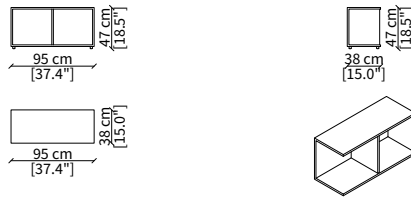

VERSION DOMINIO LOW MEDIUM: Depth 95cm, back height 73cm

VERSION DOMINIO LOW LARGE: Depth 105cm, back height 73cm

ACCESSORIES

Decorative cushions: In specific sizes in goose down

Corner element: Realised with the use of a dedicated back corner element including back resting cushion

PIANI / TOPS

cod. 11843

Elemento 85x38 cm / Element 85x38 cm

cod. 11844

Elemento 95x38 cm / Element 95x38 cm

cod. 11846

Elemento 105x38 cm / Element 105x38 cm

cod. 11847

Elemento 140x38 cm / Element 140x38 cm

DOMINIO LARGE

Design R&D Frigerio

LIBRERIE / BOOKCASES

cod. 11830

Elemento 85x38 cm / Element 85x38 cm

cod. 11831

Elemento 95x38 cm / Element 95x38 cm