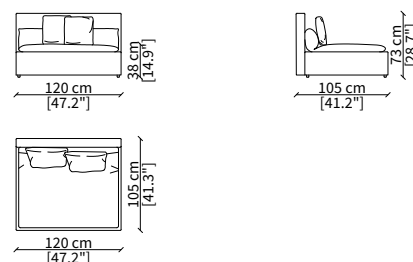

cod. 11806

Elemento 120 cm / Element 120 cm