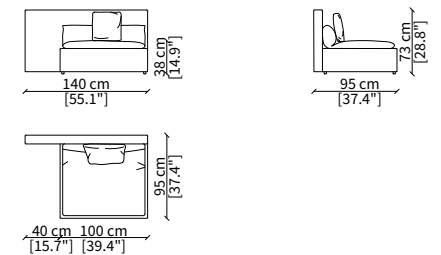

cod. 11719

Terminale 100/140 cm / Terminal 100/140 cm