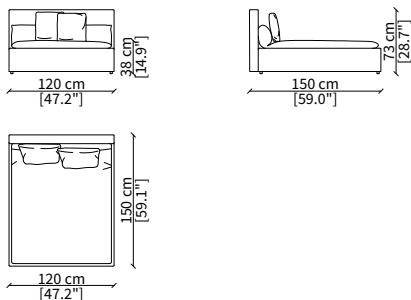

cod. 11710

Elemento 120 cm / Element 120 cm

ELEMENTI CHAISE LONGUE TERMINALI / TERMINAL CHAISE LONGUE ELEMENTS

cod. 11716

Terminale 100/120 cm / Terminal 100/120 cm