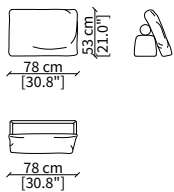

VERSION DOMINIO LOW MEDIUM: Depth 95cm, back height 73cm

VERSION DOMINIO LOW LARGE: Depth 105cm, back height 73cm

ACCESSORIES

Decorative cushions: In specific sizes in goose down

Corner element: Realised with the use of a dedicated back corner element including back resting cushion

Cuscino 60x60 cm / Cushion 60x60 cm

cod. 7441

Cuscino a libero posizionamento 57x53 cm
Freestanding backrest 57x53 cm

cod. 7442

Cuscino a libero posizionamento 78x53 cm
Freestanding backrest 78x53 cm

DOMINIO LARGE
Design R&D Frigerio

BRACCIOLI / ARMRESTS

cod. 11800-LLB

Bracciolo 81x7x56 cm / Armrest 81x7x56 cm

cod. 11801-DLS

Bracciolo 95x20x48 cm / Armrest 95x20x48 cm

cod. 11802-DLL

Bracciolo 95x38x48 cm / Armrest 95x38x48 cm

SCHIENALE / BACKREST