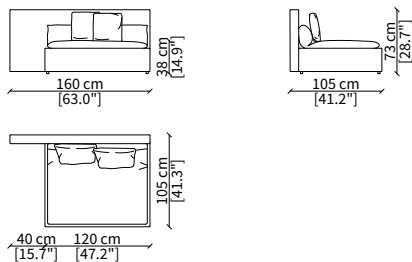

DOMINIO LARGE
Design R&D Frigerio

cod. 11820

Terminale 120/160 cm / Terminal 120/160 cm