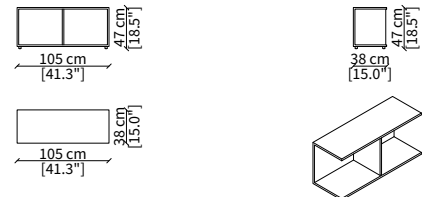

cod. 11845

Elemento 105x38 cm / Element 105x38 cm