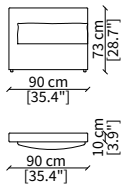

VERSION DOMINIO LOW MEDIUM: Depth 95cm, back height 73cm

VERSION DOMINIO LOW LARGE: Depth 105cm, back height 73cm

ACCESSORIES

Decorative cushions: In specific sizes in goose down

Corner element: Realised with the use of a dedicated back corner element including back resting cushion

Henri

DOMINIO MEDIUM
Design R&D Frigerio

BRACCIOLI / ARMRESTS

cod. 11700-LMB

Bracciolo 72x7x56 cm / Armrest 72x7x56 cm

cod. 11701-DMS

Bracciolo 85x20x48 cm / Armrest 85x20x48 cm

cod. 11702-DML

Bracciolo 85x38x48 cm / Armrest 85x38x48 cm

SCHIENALE / BACKREST

cod. 11703-LMS

Schienale per angolo 90 cm
Backrest for corner 90 cm

ELEMENTI TERMINALI / TERMINAL ELEMENTS

cod. 11711

Terminale 80/100 cm / Terminal 80/100 cm