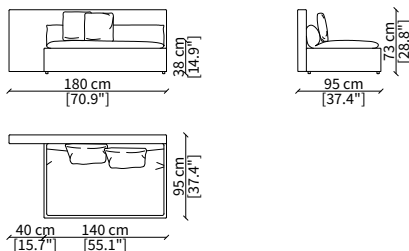

VERSION DOMINIO LOW MEDIUM: Depth 95cm, back height 73cm

VERSION DOMINIO LOW LARGE: Depth 105cm, back height 73cm

ACCESSORIES

Decorative cushions: In specific sizes in goose down

Corner element: Realised with the use of a dedicated back corner element including back resting cushion

Bracciolo 85x38x48 cm / Armrest 85x38x48 cm

SCHIENALE / BACKREST

cod. 11703-LMS

Schienale per angolo 90 cm
Backrest for corner 90 cm

ELEMENTI TERMINALI / TERMINAL ELEMENTS

cod. 11711

Terminale 80/100 cm / Terminal 80/100 cm

cod. 11712

Terminale 100/120 cm / Terminal 100/120 cm

cod. 11713

Terminale 120/140 cm / Terminal 120/140 cm

cod. 11714

Terminale 140/160 cm / Terminal 140/160 cm

cod. 11718

Terminale 80/120 cm / Terminal 80/120 cm

cod. 11719

Terminale 100/140 cm / Terminal 100/140 cm

DOMINIO MEDIUM
Design R&D Frigerio

cod. 11720

Terminale 120/160 cm / Terminal 120/160 cm

cod. 11721

Terminale 140/180 cm / Terminal 140/180 cm

ELEMENTI CENTRALI / CENTRAL ELEMENTS