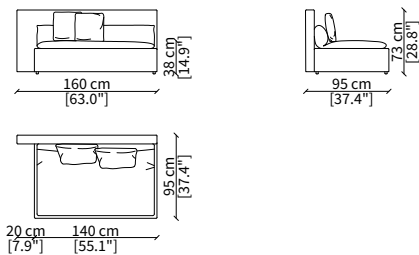

VERSION DOMINIO LOW MEDIUM: Depth 95cm, back height 73cm

VERSION DOMINIO LOW LARGE: Depth 105cm, back height 73cm

ACCESSORIES

Decorative cushions: In specific sizes in goose down

Corner element: Realised with the use of a dedicated back corner element including back resting cushion

Bracciolo 85x38x48 cm / Armrest 85x38x48 cm

SCHIENALE / BACKREST

cod. 11703-LMS

Schienale per angolo 90 cm
Backrest for corner 90 cm

ELEMENTI TERMINALI / TERMINAL ELEMENTS

cod. 11711

Terminale 80/100 cm / Terminal 80/100 cm

cod. 11712

Terminale 100/120 cm / Terminal 100/120 cm

cod. 11713

Terminale 120/140 cm / Terminal 120/140 cm

cod. 11714

Terminale 140/160 cm / Terminal 140/160 cm

cod. 11718

Terminale 80/120 cm / Terminal 80/120 cm