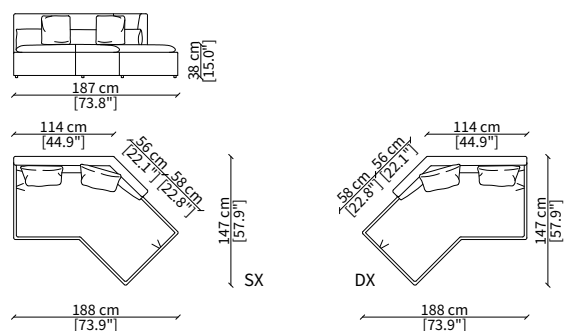

ELEMENTO DORMEUSE COMFORT / COMFORT DORMEUSE ELEMENT

cod. 11739

Elemento 188x147 cm / Element 188x147 cm