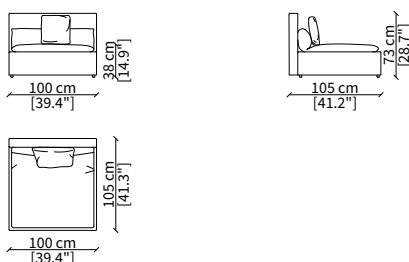

cod. 11805

Elemento 100 cm / Element 100 cm