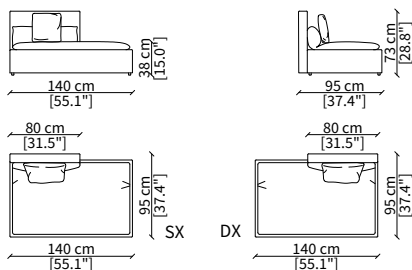

ELEMENTO DORMEUSE CENTRALE / CENTRAL DORMEUSE ELEMENT

cod. 11708

Elemento 140/80 cm / Element 140/80 cm