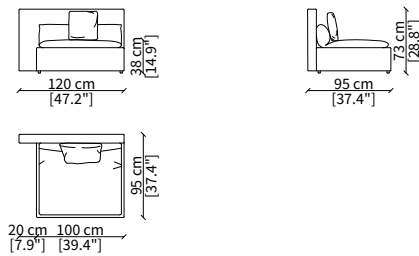

cod. 11712

Terminale 100/120 cm / Terminal 100/120 cm