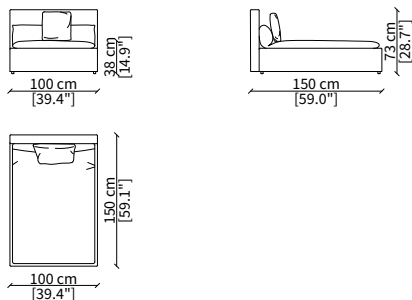

VERSION DOMINIO LOW MEDIUM: Depth 95cm, back height 73cm

VERSION DOMINIO LOW LARGE: Depth 105cm, back height 73cm

ACCESSORIES

Decorative cushions: In specific sizes in goose down

Corner element: Realised with the use of a dedicated back corner element including back resting cushion

cod. 11739

Elemento 188x147 cm / Element 188x147 cm

DOMINIO MEDIUM
Design R&D Frigerio

ELEMENTI CHAISE LONGUE / CHAISE LONGUE ELEMENTS

cod. 11709

Elemento 100 cm / Element 100 cm

cod. 11710

Elemento 120 cm / Element 120 cm