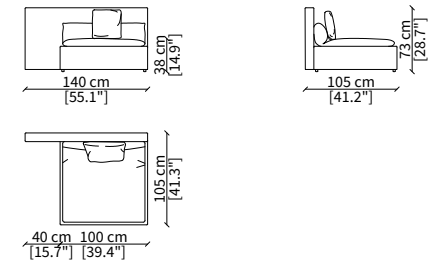

VERSION DOMINIO LOW MEDIUM: Depth 95cm, back height 73cm

VERSION DOMINIO LOW LARGE: Depth 105cm, back height 73cm

ACCESSORIES

Decorative cushions: In specific sizes in goose down

Corner element: Realised with the use of a dedicated back corner element including back resting cushion

BRACCIOLI / ARMRESTS

cod. 11800-LLB

Bracciolo 81x7x56 cm / Armrest 81x7x56 cm

cod. 11801-DLS

Bracciolo 95x20x48 cm / Armrest 95x20x48 cm

cod. 11802-DLL

Bracciolo 95x38x48 cm / Armrest 95x38x48 cm

SCHIENALE / BACKREST

cod. 11813

Terminale 120/140 cm / Terminal 120/140 cm

cod. 11814

Terminale 140/160 cm / Terminal 140/160 cm

cod. 11818

Terminale 80/120 cm / Terminal 80/120 cm

cod. 11819

Terminale 100/140 cm / Terminal 100/140 cm