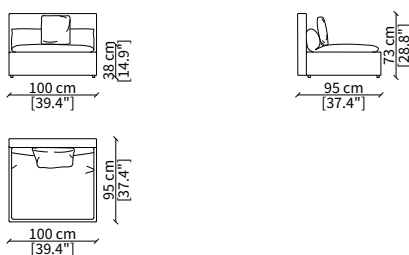

cod. 11705

Elemento 100 cm / Element 100 cm