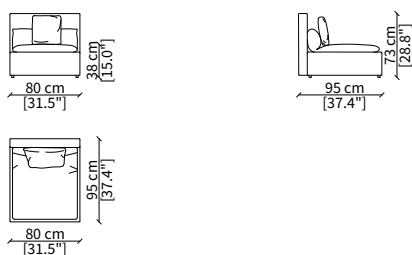

ELEMENTI CENTRALI / CENTRAL ELEMENTS

cod. 11704

Elemento 80 cm / Element 80 cm