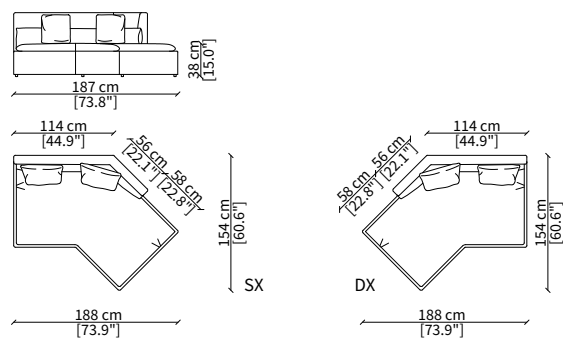

VERSION DOMINIO LOW MEDIUM: Depth 95cm, back height 73cm

VERSION DOMINIO LOW LARGE: Depth 105cm, back height 73cm

ACCESSORIES

Decorative cushions: In specific sizes in goose down

Corner element: Realised with the use of a dedicated back corner element including back resting cushion

Bracciolo 85x38x48 cm / Armrest 85x38x48 cm

SCHIENALE / BACKREST

cod. 11703-LMS

Schienale per angolo 90 cm
Backrest for corner 90 cm

ELEMENTI TERMINALI / TERMINAL ELEMENTS

cod. 11711

Terminale 80/100 cm / Terminal 80/100 cm

ELEMENTO COMFORT / COMFORT ELEMENT

cod. 11825

Elemento 194x154 cm / Element 194x154 cm

ELEMENTO DORMEUSE COMFORT / COMFORT DORMEUSE ELEMENT

cod. 11826

Elemento 188x154 cm / Element 188x154 cm

DOMINIO LARGE
Design R&D Frigerio