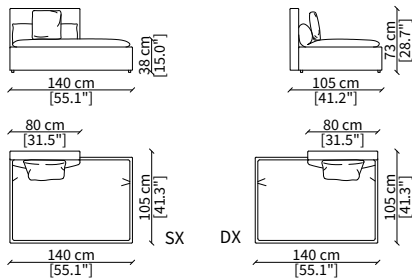

ELEMENTO DORMEUSE CENTRALE / CENTRAL DORMEUSE ELEMENT

cod. 11808

Elemento 140/80 cm / Element 140/80 cm