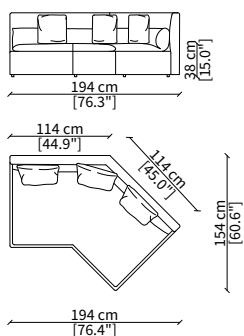

ELEMENTO COMFORT / COMFORT ELEMENT

cod. 11825

Elemento 194x154 cm / Element 194x154 cm