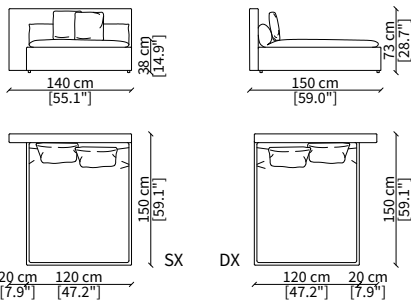

cod. 11717

Terminale 120/140 cm / Terminal 120/140 cm