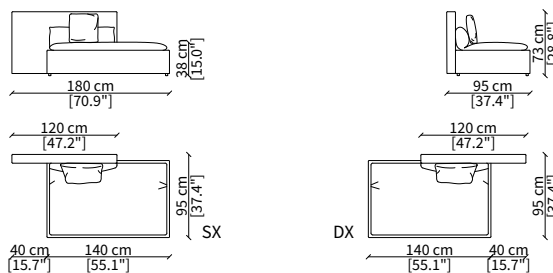

cod. 11722

Terminale 140/120 cm / Terminal 140/120 cm