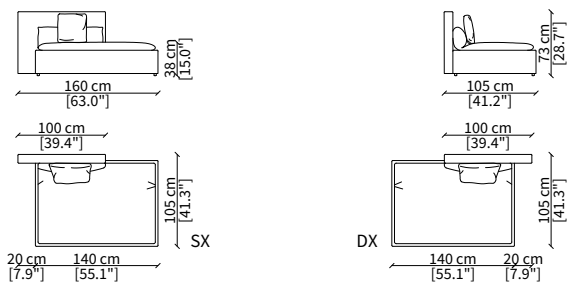

VERSION DOMINIO LOW MEDIUM: Depth 95cm, back height 73cm

VERSION DOMINIO LOW LARGE: Depth 105cm, back height 73cm

ACCESSORIES

Decorative cushions: In specific sizes in goose down

Corner element: Realised with the use of a dedicated back corner element including back resting cushion

Elemento 140/80 cm / Element 140/80 cm

DOMINIO LARGE
Design R&D Frigerio

ELEMENTI DORMEUSE TERMINALI / TERMINAL DORMEUSE ELEMENTS

cod. 11815

Terminale 140/100 cm / Terminal 140/100 cm

cod. 11822

Terminale 140/120 cm / Terminal 140/120 cm