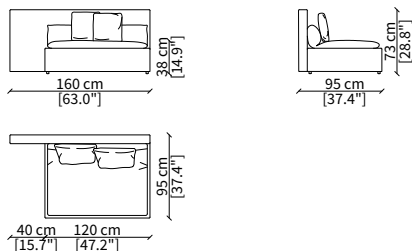

VERSION DOMINIO LOW MEDIUM: Depth 95cm, back height 73cm

VERSION DOMINIO LOW LARGE: Depth 105cm, back height 73cm

ACCESSORIES

Decorative cushions: In specific sizes in goose down

Corner element: Realised with the use of a dedicated back corner element including back resting cushion

Bracciolo 85x38x48 cm / Armrest 85x38x48 cm

SCHIENALE / BACKREST

cod. 11703-LMS

Schienale per angolo 90 cm
Backrest for corner 90 cm

ELEMENTI TERMINALI / TERMINAL ELEMENTS

cod. 11711

Terminale 80/100 cm / Terminal 80/100 cm

cod. 11712

Terminale 100/120 cm / Terminal 100/120 cm

cod. 11713

Terminale 120/140 cm / Terminal 120/140 cm

cod. 11714

Terminale 140/160 cm / Terminal 140/160 cm

cod. 11718

Terminale 80/120 cm / Terminal 80/120 cm

cod. 11719

Terminale 100/140 cm / Terminal 100/140 cm

DOMINIO MEDIUM
Design R&D Frigerio

cod. 11720

Terminale 120/160 cm / Terminal 120/160 cm

cod. 11721

Terminale 140/180 cm / Terminal 140/180 cm

ELEMENTI CENTRALI / CENTRAL ELEMENTS