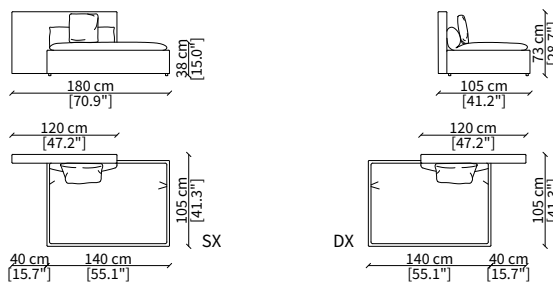

cod. 11822

Terminale 140/120 cm / Terminal 140/120 cm