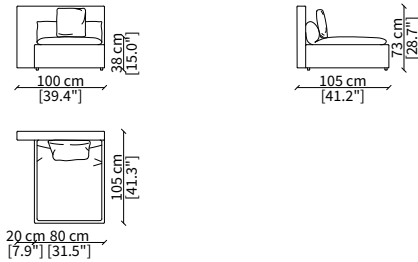

VERSION DOMINIO LOW MEDIUM: Depth 95cm, back height 73cm

VERSION DOMINIO LOW LARGE: Depth 105cm, back height 73cm

ACCESSORIES

Decorative cushions: In specific sizes in goose down

Corner element: Realised with the use of a dedicated back corner element including back resting cushion

BRACCIOLI / ARMRESTS

cod. 11800-LLB

Bracciolo 81x7x56 cm / Armrest 81x7x56 cm

cod. 11801-DLS

Bracciolo 95x20x48 cm / Armrest 95x20x48 cm

cod. 11802-DLL

Bracciolo 95x38x48 cm / Armrest 95x38x48 cm

SCHIENALE / BACKREST

cod. 11803-LLS

Schienale per angolo 100 cm
Backrest for corner 100 cm

ELEMENTI TERMINALI / TERMINAL ELEMENTS

cod. 11811

Terminale 80/100 cm / Terminal 80/100 cm

cod. 11812

Terminale 100/120 cm / Terminal 100/120 cm