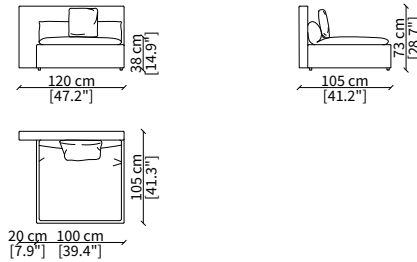

VERSION DOMINIO LOW MEDIUM: Depth 95cm, back height 73cm

VERSION DOMINIO LOW LARGE: Depth 105cm, back height 73cm

ACCESSORIES

Decorative cushions: In specific sizes in goose down

Corner element: Realised with the use of a dedicated back corner element including back resting cushion

BRACCIOLI / ARMRESTS

cod. 11800-LLB

Bracciolo 81x7x56 cm / Armrest 81x7x56 cm

cod. 11801-DLS

Bracciolo 95x20x48 cm / Armrest 95x20x48 cm

cod. 11802-DLL

Bracciolo 95x38x48 cm / Armrest 95x38x48 cm

SCHIENALE / BACKREST

cod. 11803-LLS

Schienale per angolo 100 cm
Backrest for corner 100 cm

ELEMENTI TERMINALI / TERMINAL ELEMENTS

cod. 11811

Terminale 80/100 cm / Terminal 80/100 cm

cod. 11812

Terminale 100/120 cm / Terminal 100/120 cm