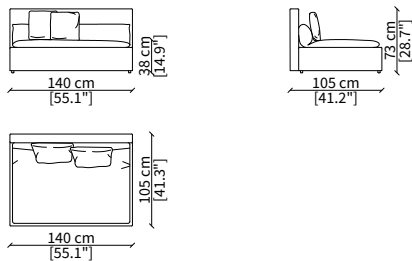

cod. 11807

Elemento 140 cm / Element 140 cm