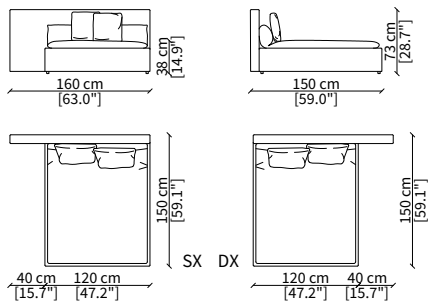

cod. 11724

Terminale 120/160 cm / Terminal 120/160 cm