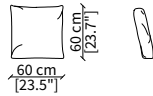

VERSION DOMINIO LOW MEDIUM: Depth 95cm, back height 73cm

VERSION DOMINIO LOW LARGE: Depth 105cm, back height 73cm

ACCESSORIES

Decorative cushions: In specific sizes in goose down

Corner element: Realised with the use of a dedicated back corner element including back resting cushion

Elemento 140x38x29 cm / Element 140x38x29 cm

PIANI / TOPS

cod. 11843

Elemento 85x38 cm / Element 85x38 cm

cod. 11844

Elemento 95x38 cm / Element 95x38 cm

cod. 11846

Elemento 105x38 cm / Element 105x38 cm

cod. 11845

Elemento 105x38 cm / Element 105x38 cm

cod. 11832

Elemento 140x38 cm / Element 140x38 cm

CUSCINI / CUSHIONS

cod. DL

Cuscino 50x50 cm / Cushion 50x50 cm

cod. DH

Cuscino 60x60 cm / Cushion 60x60 cm

cod. 7441

Cuscino a libero posizionamento 57x53 cm
Freestanding backrest 57x53 cm

cod. 7442

Cuscino a libero posizionamento 78x53 cm
Freestanding backrest 78x53 cm

DOMINIO LARGE
Design R&D Frigerio