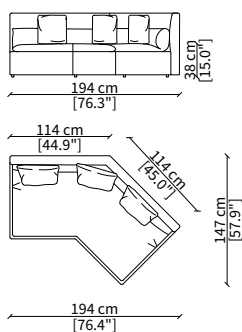

VERSION DOMINIO LOW MEDIUM: Depth 95cm, back height 73cm

VERSION DOMINIO LOW LARGE: Depth 105cm, back height 73cm

ACCESSORIES

Decorative cushions: In specific sizes in goose down

Corner element: Realised with the use of a dedicated back corner element including back resting cushion

Bracciolo 85x38x48 cm / Armrest 85x38x48 cm

SCHIENALE / BACKREST

cod. 11703-LMS

Schienale per angolo 90 cm
Backrest for corner 90 cm

ELEMENTI TERMINALI / TERMINAL ELEMENTS

cod. 11711

Terminale 80/100 cm / Terminal 80/100 cm

Terminale 140/100 cm / Terminal 140/100 cm

cod. 11722

Terminale 140/120 cm / Terminal 140/120 cm

ELEMENTO COMFORT / COMFORT ELEMENT

cod. 11729

Elemento 194x147 cm / Element 194x147 cm

ELEMENTO DORMEUSE COMFORT / COMFORT DORMEUSE ELEMENT

cod. 11739

Elemento 188x147 cm / Element 188x147 cm

DOMINIO MEDIUM
Design R&D Frigerio

ELEMENTI CHAISE LONGUE / CHAISE LONGUE ELEMENTS

cod. 11709

Elemento 100 cm / Element 100 cm

cod. 11710

Elemento 120 cm / Element 120 cm