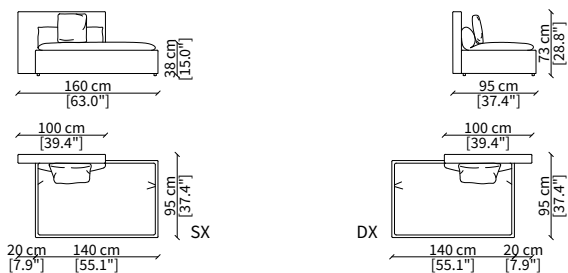

DOMINIO MEDIUM
Design R&D Frigerio

ELEMENTI DORMEUSE TERMINALI / TERMINAL DORMEUSE ELEMENTS

cod. 11715

Terminale 140/100 cm / Terminal 140/100 cm