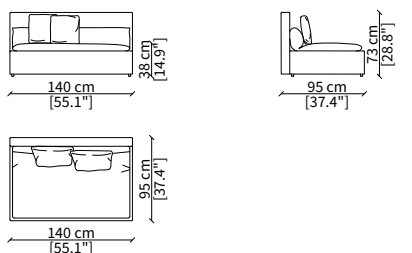

VERSION DOMINIO LOW MEDIUM: Depth 95cm, back height 73cm

VERSION DOMINIO LOW LARGE: Depth 105cm, back height 73cm

ACCESSORIES

Decorative cushions: In specific sizes in goose down

Corner element: Realised with the use of a dedicated back corner element including back resting cushion

Bracciolo 85x38x48 cm / Armrest 85x38x48 cm

SCHIENALE / BACKREST

cod. 11703-LMS

Schienale per angolo 90 cm
Backrest for corner 90 cm

ELEMENTI TERMINALI / TERMINAL ELEMENTS

cod. 11711

Terminale 80/100 cm / Terminal 80/100 cm

cod. 11704

Elemento 80 cm / Element 80 cm

cod. 11705

Elemento 100 cm / Element 100 cm

cod. 11706

Elemento 120 cm / Element 120 cm

cod. 11707

Elemento 140 cm / Element 140 cm