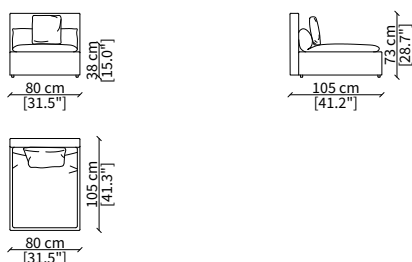

VERSION DOMINIO LOW MEDIUM: Depth 95cm, back height 73cm

VERSION DOMINIO LOW LARGE: Depth 105cm, back height 73cm

ACCESSORIES

Decorative cushions: In specific sizes in goose down

Corner element: Realised with the use of a dedicated back corner element including back resting cushion

DOMINIO LARGE
Design R&D Frigerio

cod. 11820

Terminale 120/160 cm / Terminal 120/160 cm

cod. 11821

Terminale 140/180 cm / Terminal 140/180 cm

ELEMENTI CENTRALI / CENTRAL ELEMENTS

cod. 11804

Elemento 80 cm / Element 80 cm