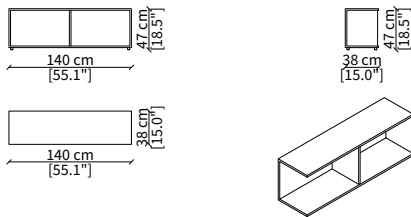

cod. 11832

Elemento 140x38 cm / Element 140x38 cm