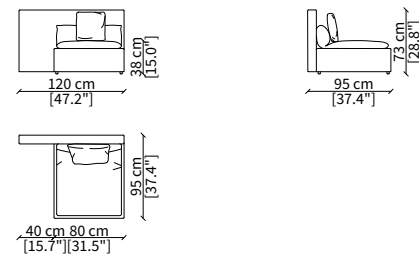

VERSION DOMINIO LOW MEDIUM: Depth 95cm, back height 73cm

VERSION DOMINIO LOW LARGE: Depth 105cm, back height 73cm

ACCESSORIES

Decorative cushions: In specific sizes in goose down

Corner element: Realised with the use of a dedicated back corner element including back resting cushion

Bracciolo 85x38x48 cm / Armrest 85x38x48 cm

SCHIENALE / BACKREST

cod. 11703-LMS

Schienale per angolo 90 cm
Backrest for corner 90 cm

ELEMENTI TERMINALI / TERMINAL ELEMENTS

cod. 11711

Terminale 80/100 cm / Terminal 80/100 cm

cod. 11712

Terminale 100/120 cm / Terminal 100/120 cm

cod. 11713

Terminale 120/140 cm / Terminal 120/140 cm

cod. 11714

Terminale 140/160 cm / Terminal 140/160 cm

cod. 11718

Terminale 80/120 cm / Terminal 80/120 cm