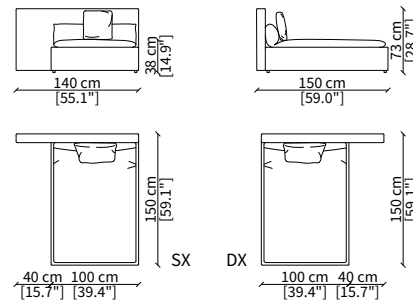

cod. 11723

Terminale 100/140 cm / Terminal 100/140 cm