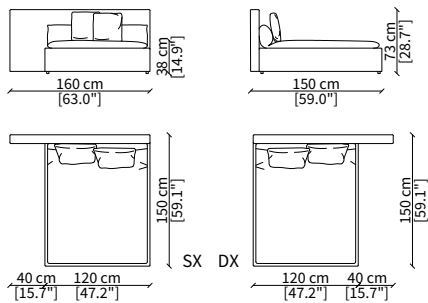

VERSION DOMINIO LOW MEDIUM: Depth 95cm, back height 73cm

VERSION DOMINIO LOW LARGE: Depth 105cm, back height 73cm

ACCESSORIES

Decorative cushions: In specific sizes in goose down

Corner element: Realised with the use of a dedicated back corner element including back resting cushion

Terminale 100/120 cm / Terminal 100/120 cm

cod. 11717

Terminale 120/140 cm / Terminal 120/140 cm

cod. 11723

Terminale 100/140 cm / Terminal 100/140 cm

cod. 11724

Terminale 120/160 cm / Terminal 120/160 cm

POUFS