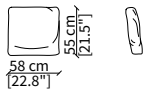

cod. CS

Cuscino 58x55 cm / Cushion 58x55 cm