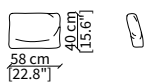

COOPER LARGE

Design Gianfranco Frigerio

CUSCINI / CUSHIONS

cod. CO

Cuscino 58x40 cm / Cushion 58x40 cm