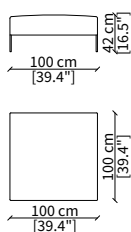

POUFS

cod. 14028

Elemento 100x100 cm / Element 100x100 cm