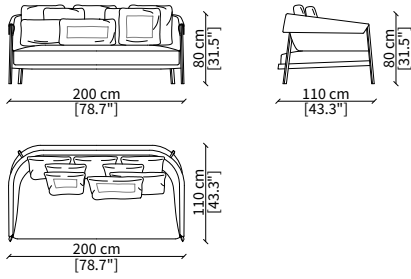

ACCESSORIES

Decorative cushions: In specific sizes in goose down

BURTON

Design R&D Frigerio

DIVANO / SOFA

cod. 13207

Divano 200 cm / Sofa 200 cm

CUSCINI / CUSHIONS