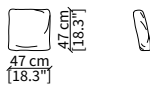

ACCESSORIES

Decorative cushions: In specific sizes in goose down

BURTON

Design R&D Frigerio

DIVANO / SOFA

cod. 13207

Divano 200 cm / Sofa 200 cm

CUSCINI / CUSHIONS

cod. GB

Cuscino 50x50 cm / Cushion 50x50 cm

cod. MB

Cuscino 47x47 cm / Cushion 47x47 cm

cod. SB

Cuscino 65x30 cm / Cushion 65x30 cm

cod. MBR

Cuscino 47x47 cm con ricamo / Cushion 47x47 cm with embroidery