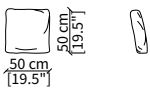

ACCESSORIES

Decorative cushions: In specific sizes in goose down

BURTON

Design R&D Frigerio

DIVANO / SOFA

cod. 13207

Divano 200 cm / Sofa 200 cm

CUSCINI / CUSHIONS

cod. GB

Cuscino 50x50 cm / Cushion 50x50 cm

cod. MB

Cuscino 47x47 cm / Cushion 47x47 cm

cod. SB

Cuscino 65x30 cm / Cushion 65x30 cm

cod. MBR

Cuscino 47x47 cm con ricamo / Cushion 47x47 cm with embroidery