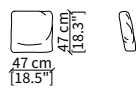

ATTICO LARGE

Design R&D Frigerio

CUSCINI / CUSHIONS

cod. AP

Cuscino 47x47 cm / Cushion 47x47 cm