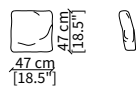

### POLTRONA / ARMCHAIR

cod. 7601

Poltroncina 74 cm / Small armchair 74 cm

### CUSCINO / CUSHION

cod. AS

Cuscino 47x47 cm / Cushion 47x47 cm

+61 8 9389 6669

info@henriliving.com.au

245 Stirling Hwy, Claremont WA 6010

www.henriliving.com.au