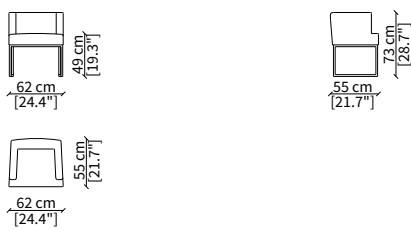

POLTRONCINA / SMALL ARMCHAIR

cod. 7002

Poltroncina / Small armchair

POLTRONCINA / SMALL ARMCHAIR

cod. 7001

Poltroncina / Small armchair