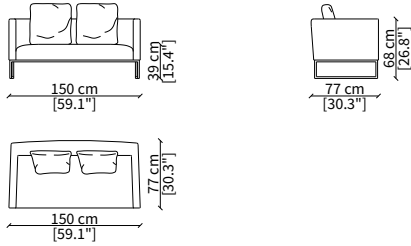

### DIVANETTO / SMALL SOFA

cod. 7602

Divanetto 150 cm / Small sofa 150 cm