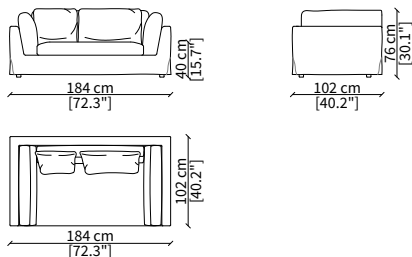

+61 8 9389 6669
info@henriliving.com.au
245 Stirling Hwy, Claremont WA 6010
www.henriliving.com.au

Henri

ARNE
Design Gianfranco Frigerio

DIVANI / SOFAS

cod. 18600

Divano 184 cm / Sofa 184 cm

cod. 18601

Divano 204 cm / Sofa 204 cm