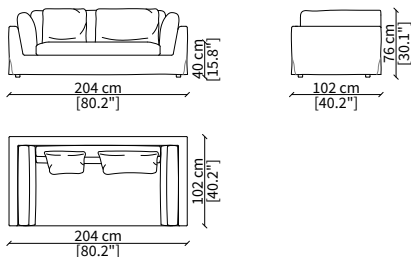

+61 8 9389 6669
info@henriliving.com.au
245 Stirling Hwy, Claremont WA 6010
www.henriliving.com.au

Henri

ARNE
Design Gianfranco Frigerio

DIVANI / SOFAS

cod. 18600

Divano 184 cm / Sofa 184 cm

cod. 18601

Divano 204 cm / Sofa 204 cm