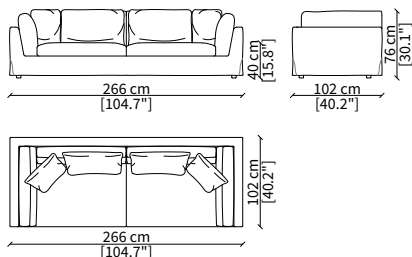

cod. 18603

Divano 266 cm / Sofa 266 cm