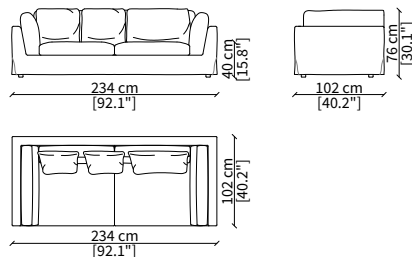

cod. 18602

Divano 234 cm / Sofa 234 cm