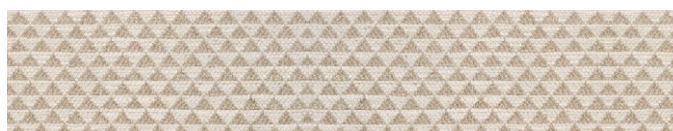

Porto Rotondo