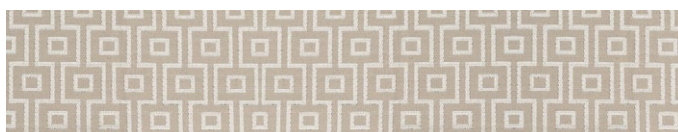

Piazza Di Spagna