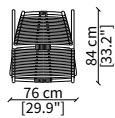

HULI POLTRONA

Design Federica Biasi

POLTRONA / ARMCHAIR

cod. 17900

Poltrona / Armchair