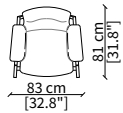

ARIANNA POLTRONA
Design Umberto Asnago

POLTRONA / ARMCHAIR

cod. 17902

Poltrona / Armchair