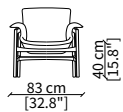

ARIANNA POLTRONA
Design Umberto Asnago

POLTRONA / ARMCHAIR

cod. 17902

Poltrona / Armchair