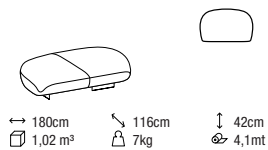

PAPILO

Cod. BD2000