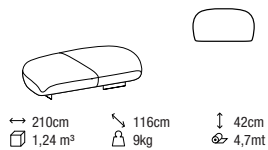

Cod. BD200G