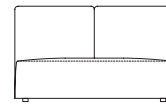

The model offers a complete and differentiated seating comfort, thanks to soft foam padding and a calculated relationship between depth and height of the seat and backrest. The armrests in two heights, are characterised by a gentle bulge on the seat side. Available as an optional roll backboard.

### ZENIT SOFA

CODE: 49 003040

Width	Depth	Height	H. seat	Weight
120cm	115cm	89cm	43cm	53kg

CODE: 49 003050

Width	Depth	Height	H. seat	Weight
120cm	115cm	89cm	43cm	65kg

CODE: 49 003060

Width	Depth	Height	H. seat	Weight
180cm	115cm	89cm	43cm	75kg

CODE: 49 006010 dx/49 006011 sx

(dx shown)

Width	Depth	Height	H. armrest	H. seat	Weight
115cm	158cm	89cm	63cm	43cm	79kg

CODE: 49 006012 dx/49 006013 sx

(dx shown)

Width	Depth	Height	H. armrest	H. seat	Weight
115cm	158cm	89cm	53cm	43cm	77kg

CODE: 49 007058 dx/49 007059 sx

(dx shown)

Width	Depth	H. armrest	Weight
23cm	115cm	63cm	16kg

CODE: 49 007050 dx/49 007051 sx

(dx shown)

Width	Depth	H. armrest	Weight
23cm	115cm	53cm	14kg

CODE: 007020 dx/49 007021 sx