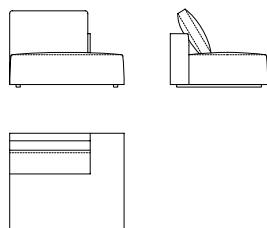

The model offers a complete and differentiated seating comfort, thanks to soft foam padding and a calculated relationship between depth and height of the seat and backrest. The armrests in two heights, are characterised by a gentle bulge on the seat side. Available as an optional roll backboard.

CODE: 49 006010 dx/49 006011 sx

(dx shown)

Width	Depth	Height	H. armrest	H. seat	Weight
115cm	158cm	89cm	63cm	43cm	79kg

CODE: 49 006012 dx/49 006013 sx

(dx shown)

Width	Depth	Height	H. armrest	H. seat	Weight
115cm	158cm	89cm	53cm	43cm	77kg

CODE: 49 006050 dx/49 006051 sx

(dx shown)

Width	Depth	Height	H. seat	Weight
135cm	115cm	89cm	43cm	53kg

ZENIT SOFA continued

CODE: 49 007452

Width	Depth	Height	Weight
94cm	94cm	43cm	22kg

CODE: 49 007453

Width	Depth	Height	Weight
115cm	115cm	43cm	27kg

CODE: 49 007058 dx/49 007059 sx

(dx shown)

Width	Depth	H. armrest	Weight
23cm	115cm	63cm	16kg

CODE: 49 007050 dx/49 007051 sx

(dx shown)

Width	Depth	H. armrest	Weight
23cm	115cm	53cm	14kg

CODE: 007020 dx/49 007021 sx