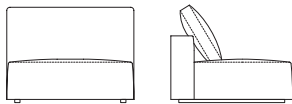

The model offers a complete and differentiated seating comfort, thanks to soft foam padding and a calculated relationship between depth and height of the seat and backrest. The armrests in two heights, are characterised by a gentle bulge on the seat side. Available as an optional roll backboard.

### ZENIT SOFA

CODE: 49 003040

Width	Depth	Height	H. seat	Weight
120cm	115cm	89cm	43cm	53kg

CODE: 49 003050

Width	Depth	Height	H. seat	Weight
120cm	115cm	89cm	43cm	65kg

CODE: 49 003060

Width	Depth	Height	H. seat	Weight
180cm	115cm	89cm	43cm	75kg

CODE: 49 006010 dx/49 006011 sx

(dx shown)

Width	Depth	Height	H. armrest	H. seat	Weight
115cm	158cm	89cm	63cm	43cm	79kg

CODE: 49 006012 dx/49 006013 sx

(dx shown)

Width	Depth	Height	H. armrest	H. seat	Weight
115cm	158cm	89cm	53cm	43cm	77kg