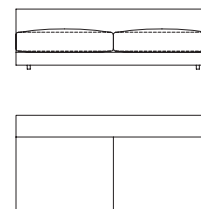

### VON SOFA

CODE: B8 003040

Width	Depth	Height	H. seat	Weight
123cm	99cm	61cm	41cm	51kg

CODE: B8 003050

Width	Depth	Height	H. seat	Weight
150cm	99cm	61cm	41cm	62kg

CODE: B8 003060

Width	Depth	Height	H. seat	Weight
174cm	99cm	61cm	41cm	77kg

CODE: B8 003070

Width	Depth	Height	H. seat	Weight
198cm	99cm	61cm	41cm	88kg

CODE: B8 003090

Width	Depth	Height	H. seat	Weight
225cm	99cm	61cm	41cm	100kg

VON SOFA continued

CODE: B8 006044 dx/B8 006045 sx

(dx shown)

Width	Depth	Height	H. seat	Weight
115cm	174cm	61cm	41cm	68kg

CODE: B8 006050 dx/B8 006051 sx

(dx shown)

Width	Depth	Height	H. seat	Weight
99cm	149cm	61cm	41cm	56kg

CODE: 006015

Width	Depth	Height	H. seat	Weight
99cm	174cm	61cm	41cm	65kg

CODE: B8 007452

Width	Depth	Height	Weight
99cm	99cm	41cm	34kg

VON SOFA continued

CODE: B8 007050 dx/B8 007051 sx

(dx shown)

Width	Depth	H. armrest	Weight
22cm	99cm	51cm	8kg

CODE: B8 007058 dx/B8 007059 sx

(dx shown)