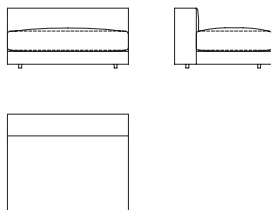

### VON SOFA

CODE: B8 003040

Width	Depth	Height	H. seat	Weight
123cm	99cm	61cm	41cm	51kg

CODE: B8 003050

Width	Depth	Height	H. seat	Weight
150cm	99cm	61cm	41cm	62kg

CODE: B8 003060

Width	Depth	Height	H. seat	Weight
174cm	99cm	61cm	41cm	77kg

CODE: B8 003070

Width	Depth	Height	H. seat	Weight
198cm	99cm	61cm	41cm	88kg

CODE: B8 003090

Width	Depth	Height	H. seat	Weight
225cm	99cm	61cm	41cm	100kg

VON SOFA continued

CODE: B8 006044 dx/B8 006045 sx

(dx shown)

CODE: B8 007452

Width	Depth	Height	Weight
99cm	99cm	41cm	34kg

VON SOFA continued

CODE: B8 007050 dx/B8 007051 sx

(dx shown)

Width	Depth	H. armrest	Weight
22cm	99cm	51cm	8kg

CODE: B8 007058 dx/B8 007059 sx

(dx shown)

CODE: B8 007060 dx/B8 007061 sx

(dx shown)

Width	Depth	H. armrest	Weight
22cm	174cm	61cm	16kg

CODE: B8 007019 dx/sx

(dx shown)

Width	Depth	Height	Weight
22cm	174cm	61cm	16kg

VON SOFA continued

CODE: B8 007310