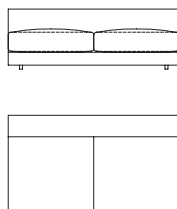

### VON SOFA

CODE: B8 003040

Width	Depth	Height	H. seat	Weight
123cm	99cm	61cm	41cm	51kg

CODE: B8 003050

Width	Depth	Height	H. seat	Weight
150cm	99cm	61cm	41cm	62kg

CODE: B8 003060

Width	Depth	Height	H. seat	Weight
174cm	99cm	61cm	41cm	77kg

CODE: B8 003070

Width	Depth	Height	H. seat	Weight
198cm	99cm	61cm	41cm	88kg

CODE: B8 003090

Width	Depth	Height	H. seat	Weight
225cm	99cm	61cm	41cm	100kg

VON SOFA continued

CODE: B8 006044 dx/B8 006045 sx

(dx shown)

Width	Depth	Height	H. seat	Weight
115cm	174cm	61cm	41cm	68kg

CODE: B8 006050 dx/B8 006051 sx

(dx shown)

Width	Depth	Height	H. seat	Weight
99cm	149cm	61cm	41cm	56kg

CODE: 006015

Width	Depth	Height	H. seat	Weight
99cm	174cm	61cm	41cm	65kg

CODE: B8 007452

Width	Depth	Height	Weight
99cm	99cm	41cm	34kg

VON SOFA continued

CODE: B8 007050 dx/B8 007051 sx

(dx shown)

Width	Depth	H. armrest	Weight
22cm	99cm	51cm	8kg

CODE: B8 007058 dx/B8 007059 sx

(dx shown)