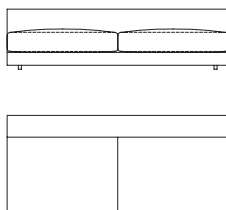

### VON SOFA

CODE: B8 003040

Width	Depth	Height	H. seat	Weight
123cm	99cm	61cm	41cm	51kg

CODE: B8 003050

Width	Depth	Height	H. seat	Weight
150cm	99cm	61cm	41cm	62kg

CODE: B8 003060

Width	Depth	Height	H. seat	Weight
174cm	99cm	61cm	41cm	77kg

CODE: B8 003070

Width	Depth	Height	H. seat	Weight
198cm	99cm	61cm	41cm	88kg

CODE: B8 003090

Width	Depth	Height	H. seat	Weight
225cm	99cm	61cm	41cm	100kg

VON SOFA continued

CODE: B8 006044 dx/B8 006045 sx

(dx shown)

Width	Depth	Height	H. seat	Weight
115cm	174cm	61cm	41cm	68kg

CODE: B8 006050 dx/B8 006051 sx

(dx shown)

Width	Depth	Height	H. seat	Weight
99cm	149cm	61cm	41cm	56kg

CODE: 006015

Width	Depth	Height	H. seat	Weight
99cm	174cm	61cm	41cm	65kg

CODE: B8 007452

Width	Depth	Height	Weight
99cm	99cm	41cm	34kg

VON SOFA continued

CODE: B8 007050 dx/B8 007051 sx

(dx shown)

Width	Depth	H. armrest	Weight
22cm	99cm	51cm	8kg

CODE: B8 007058 dx/B8 007059 sx

(dx shown)