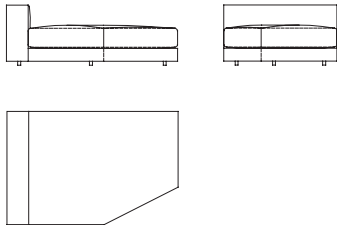

### VON SOFA

CODE: B8 003040

Width	Depth	Height	H. seat	Weight
123cm	99cm	61cm	41cm	51kg

CODE: B8 003050

Width	Depth	Height	H. seat	Weight
150cm	99cm	61cm	41cm	62kg

CODE: B8 003060

Width	Depth	Height	H. seat	Weight
174cm	99cm	61cm	41cm	77kg

CODE: B8 003070

Width	Depth	Height	H. seat	Weight
198cm	99cm	61cm	41cm	88kg

CODE: B8 003090

Width	Depth	Height	H. seat	Weight
225cm	99cm	61cm	41cm	100kg

VON SOFA continued

CODE: B8 006044 dx/B8 006045 sx

(dx shown)

Width	Depth	Height	H. seat	Weight
115cm	174cm	61cm	41cm	68kg

CODE: B8 006050 dx/B8 006051 sx

(dx shown)

Width	Depth	Height	H. seat	Weight
99cm	149cm	61cm	41cm	56kg

CODE: 006015

Width	Depth	Height	H. seat	Weight
99cm	174cm	61cm	41cm	65kg

CODE: B8 007452

Width	Depth	Height	Weight
99cm	99cm	41cm	34kg

VON SOFA continued

CODE: B8 007050 dx/B8 007051 sx

(dx shown)

Width	Depth	H. armrest	Weight
22cm	99cm	51cm	8kg

CODE: B8 007058 dx/B8 007059 sx

(dx shown)