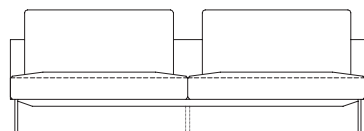

(dx shown)

| | | | | | |
|-------|-------|--------|------------|---------|--------|
| Width | Depth | Height | H. armrest | H. seat | Weight |
| 220cm | 95cm | 86cm | 65cm | 42cm | 85kg |

CODE: A9 004100 dx/A9 004101 sx

CODE: A9 003060

| | | | | |
|-------|-------|--------|---------|--------|
| Width | Depth | Height | H. seat | Weight |
| 190cm | 95cm | 86cm | 42cm | 68kg |

CODE: A9 003070

| | | | | |
|-------|-------|--------|---------|--------|
| Width | Depth | Height | H. seat | Weight |
| 220cm | 95cm | 86cm | 42cm | 82 kg |

CODE: A9 003100

| | | | | |
|-------|-------|--------|---------|--------|
| Width | Depth | Height | H. seat | Weight |
| 250cm | 95cm | 86cm | 42cm | 91kg |

ARLON SOFA continued

CODE: A9 006060 dx/006061 sx

CODE: A9 006015

(dx shown)

| | | | | | |
|-------|-------|--------|------------|---------|--------|
| Width | Depth | Height | H. armrest | H. seat | Weight |
| 95cm | 190cm | 86cm | 65cm | 42cm | 75kg |