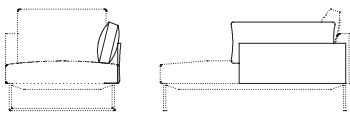

(dx shown)

| | | | | |
|-------|-------|--------|---------|--------|
| Width | Depth | Height | H. seat | Weight |
| 95cm | 160cm | 86cm | 42cm | 62kg |

CODE: A9 006235 dx/006236 sx

(dx shown)

| | | | | | |
|-------|-------|--------|------------|---------|--------|
| Width | Depth | Height | H. armrest | H. seat | Weight |
| 95cm | 95cm | 86cm | 65cm | 42cm | 41kg |

ARLON SOFA continued

CODE: A9 007451

| | | | |
|-------|-------|--------|--------|
| Width | Depth | Height | Weight |
| 95cm | 95cm | 42cm | 36kg |

CODE: A9 007482

| | | | |
|-------|-------|--------|--------|
| Width | Depth | Height | Weight |
| 190cm | 95cm | 42cm | 70kg |

CODE: A9 007005 dx/A9 007005 sx

(dx shown)

| | | |
|-------|--------|--------|
| Depth | Height | Weight |
| 73cm | 75cm | 4.5kg |

CODE: A9 007006 dx/A9 007006 sx

(dx shown)

| | | |
|-------|--------|--------|
| Depth | Height | Weight |
| 97cm | 75cm | 5.8kg |