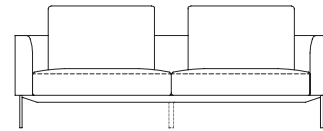

ARLON SOFA

CODE: A9 002030

| | | | | | |
|-------|-------|--------|------------|---------|--------|
| Width | Depth | Height | H. armrest | H. seat | Weight |
| 190cm | 95cm | 86cm | 65cm | 42cm | 75kg |

CODE: A9 002040

| | | | | | |
|-------|-------|--------|------------|---------|--------|
| Width | Depth | Height | H. armrest | H. seat | Weight |
| 220cm | 95cm | 86cm | 65cm | 42cm | 89kg |

CODE: A9 002070

| | | | | | |
|-------|-------|--------|------------|---------|--------|
| Width | Depth | Height | H. armrest | H. seat | Weight |
| 250cm | 95cm | 86cm | 65cm | 42cm | 98kg |

CODE: A9 004060 dx/A9 004061 sx

The armrests of the tub version have the same shape and size of the backrest.

Tub sofas can be used as corner end elements.

Tub side end elements can be used as corner elements.