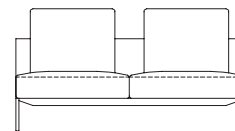

(dx shown)

| | | | | | |
|-------|-------|--------|------------|---------|--------|
| Width | Depth | Height | H. armrest | H. seat | Weight |
| 190cm | 95cm | 86cm | 65cm | 42cm | 73kg |

CODE: A9 004070 dx/A9 004071 sx

(dx shown)

| | | | | | |
|-------|-------|--------|------------|---------|--------|
| Width | Depth | Height | H. armrest | H. seat | Weight |
| 220cm | 95cm | 86cm | 65cm | 42cm | 85kg |

CODE: A9 004100 dx/A9 004101 sx

Henri

ARLON SOFA continued

CODE: A9 003040

| | | | | |
|-------|-------|--------|---------|--------|
| Width | Depth | Height | H. seat | Weight |
| 125cm | 95cm | 86cm | 42cm | 48kg |

CODE: A9 003050

| | | | | |
|-------|-------|--------|---------|--------|
| Width | Depth | Height | H. seat | Weight |
| 160cm | 95cm | 86cm | 42cm | 59kg |

CODE: A9 003060

| | | | | |
|-------|-------|--------|---------|--------|
| Width | Depth | Height | H. seat | Weight |
| 190cm | 95cm | 86cm | 42cm | 68kg |

CODE: A9 003070

| | | | | |
|-------|-------|--------|---------|--------|
| Width | Depth | Height | H. seat | Weight |
| 220cm | 95cm | 86cm | 42cm | 82 kg |