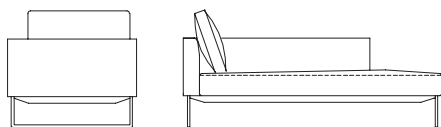

CODE: A9 003100

| | | | | |
|-------|-------|--------|---------|--------|
| Width | Depth | Height | H. seat | Weight |
| 250cm | 95cm | 86cm | 42cm | 91kg |

ARLON SOFA continued

CODE: A9 006060 dx/006061 sx

CODE: A9 006015

(dx shown)

| | | | | | |
|-------|-------|--------|------------|---------|--------|
| Width | Depth | Height | H. armrest | H. seat | Weight |
| 95cm | 190cm | 86cm | 65cm | 42cm | 75kg |

(dx shown)

| | | | | |
|-------|-------|--------|---------|--------|
| Width | Depth | Height | H. seat | Weight |
| 95cm | 160cm | 86cm | 42cm | 62kg |

CODE: A9 006235 dx/006236 sx

(dx shown)

| | | | | | |
|-------|-------|--------|------------|---------|--------|
| Width | Depth | Height | H. armrest | H. seat | Weight |
| 95cm | 95cm | 86cm | 65cm | 42cm | 41kg |