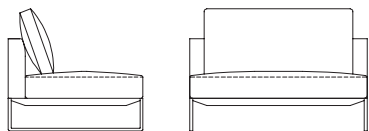

ARLON SOFA continued

CODE: A9 003040