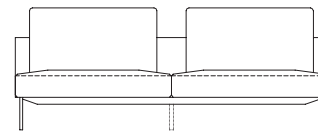

(dx shown)

| | | | | | |
|-------|-------|--------|------------|---------|--------|
| Width | Depth | Height | H. armrest | H. seat | Weight |
| 220cm | 95cm | 86cm | 65cm | 42cm | 85kg |

CODE: A9 004100 dx/A9 004101 sx

(dx shown)

| | | | | | |
|-------|-------|--------|------------|---------|--------|
| Width | Depth | Height | H. armrest | H. seat | Weight |
| 250cm | 95cm | 86cm | 65cm | 42cm | 95kg |

+61 8 9389 6669
 info@henriliving.com.au
 245 Stirling Hwy, Claremont WA 6010
 www.henriliving.com.au

Henri

ARLON SOFA continued

CODE: A9 003040

| | | | | |
|-------|-------|--------|---------|--------|
| Width | Depth | Height | H. seat | Weight |
| 125cm | 95cm | 86cm | 42cm | 48kg |

CODE: A9 003050

| | | | | |
|-------|-------|--------|---------|--------|
| Width | Depth | Height | H. seat | Weight |
| 160cm | 95cm | 86cm | 42cm | 59kg |

CODE: A9 003060

| | | | | |
|-------|-------|--------|---------|--------|
| Width | Depth | Height | H. seat | Weight |
| 190cm | 95cm | 86cm | 42cm | 68kg |

CODE: A9 003070

| | | | | |
|-------|-------|--------|---------|--------|
| Width | Depth | Height | H. seat | Weight |
| 220cm | 95cm | 86cm | 42cm | 82 kg |