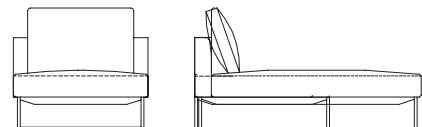

CODE: A9 003100

| | | | | |
|-------|-------|--------|---------|--------|
| Width | Depth | Height | H. seat | Weight |
| 250cm | 95cm | 86cm | 42cm | 91kg |

ARLON SOFA continued

CODE: A9 006060 dx/006061 sx

CODE: A9 006015

(dx shown)

| | | | | | |
|-------|-------|--------|------------|---------|--------|
| Width | Depth | Height | H. armrest | H. seat | Weight |
| 95cm | 190cm | 86cm | 65cm | 42cm | 75kg |

(dx shown)

| | | | | |
|-------|-------|--------|---------|--------|
| Width | Depth | Height | H. seat | Weight |
| 95cm | 160cm | 86cm | 42cm | 62kg |

CODE: A9 006235 dx/006236 sx

(dx shown)

| | | | | | |
|-------|-------|--------|------------|---------|--------|
| Width | Depth | Height | H. armrest | H. seat | Weight |
| 95cm | 95cm | 86cm | 65cm | 42cm | 41kg |