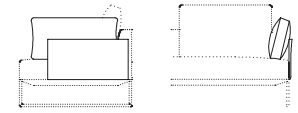

CODE: A9 006015

(dx shown)

| | | | | | |
|-------|-------|--------|------------|---------|--------|
| Width | Depth | Height | H. armrest | H. seat | Weight |
| 95cm | 190cm | 86cm | 65cm | 42cm | 75kg |

(dx shown)

| | | | | |
|-------|-------|--------|---------|--------|
| Width | Depth | Height | H. seat | Weight |
| 95cm | 160cm | 86cm | 42cm | 62kg |

CODE: A9 006235 dx/006236 sx

(dx shown)

| | | | | | |
|-------|-------|--------|------------|---------|--------|
| Width | Depth | Height | H. armrest | H. seat | Weight |
| 95cm | 95cm | 86cm | 65cm | 42cm | 41kg |

ARLON SOFA continued

CODE: A9 007451

| | | | |
|-------|-------|--------|--------|
| Width | Depth | Height | Weight |
| 95cm | 95cm | 42cm | 36kg |

CODE: A9 007482

| | | | |
|-------|-------|--------|--------|
| Width | Depth | Height | Weight |
| 190cm | 95cm | 42cm | 70kg |

CODE: A9 007005 dx/A9 007005 sx

(dx shown)

| | | |
|-------|--------|--------|
| Depth | Height | Weight |
| 73cm | 75cm | 4.5kg |

CODE: A9 007006 dx/A9 007006 sx

(dx shown)

| | | |
|-------|--------|--------|
| Depth | Height | Weight |
| 97cm | 75cm | 5.8kg |