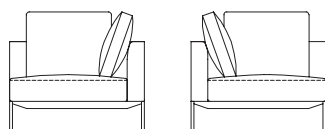

CODE: A9 003100

| | | | | |
|-------|-------|--------|---------|--------|
| Width | Depth | Height | H. seat | Weight |
| 250cm | 95cm | 86cm | 42cm | 91kg |

ARLON SOFA continued

CODE: A9 006060 dx/006061 sx

CODE: A9 006015

(dx shown)

| | | | | | |
|-------|-------|--------|------------|---------|--------|
| Width | Depth | Height | H. armrest | H. seat | Weight |
| 95cm | 190cm | 86cm | 65cm | 42cm | 75kg |

(dx shown)

| | | | | |
|-------|-------|--------|---------|--------|
| Width | Depth | Height | H. seat | Weight |
| 95cm | 160cm | 86cm | 42cm | 62kg |

CODE: A9 006235 dx/006236 sx

(dx shown)

| | | | | | |
|-------|-------|--------|------------|---------|--------|
| Width | Depth | Height | H. armrest | H. seat | Weight |
| 95cm | 95cm | 86cm | 65cm | 42cm | 41kg |