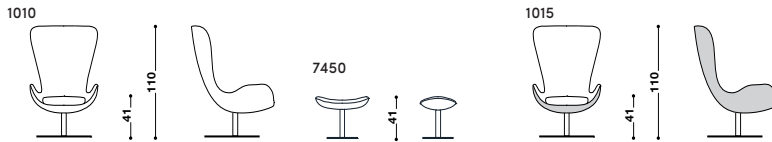

WING

Henri

+61 8 9389 6669
info@henriliving.com.au
204 Stirling Hwy, Claremont WA 6010

www.henriliving.com.au