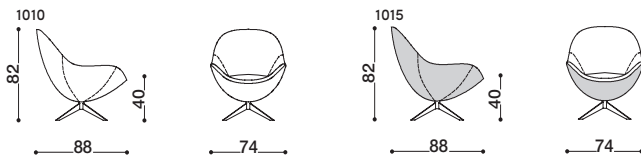

SOOR

Henri

+61 8 9389 6669
info@henriliving.com.au
204 Stirling Hwy, Claremont WA 6010

www.henriliving.com.au