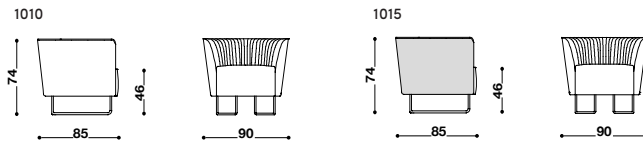

SHELLON

Henri

+61 8 9389 6669
info@henriliving.com.au
204 Stirling Hwy, Claremont WA 6010

www.henriliving.com.au