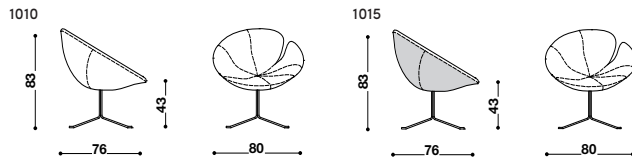

ONE FLO

Henri

+61 8 9389 6669
info@henriliving.com.au
204 Stirling Hwy, Claremont WA 6010

www.henriliving.com.au