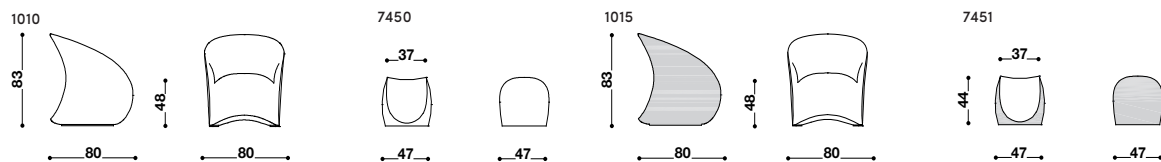

LE MIDI

Henri

+61 8 9389 6669
info@henriliving.com.au
204 Stirling Hwy, Claremont WA 6010

www.henriliving.com.au