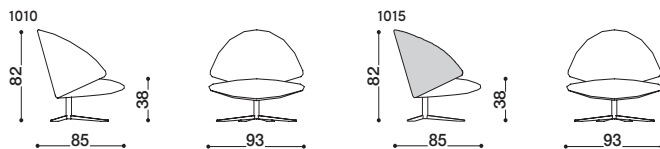

KOSTER

Henri

+61 8 9389 6669
info@henriliving.com.au
204 Stirling Hwy, Claremont WA 6010

www.henriliving.com.au