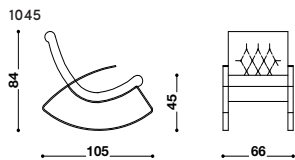

KEL

Henri

+61 8 9389 6669
info@henriliving.com.au
204 Stirling Hwy, Claremont WA 6010

www.henriliving.com.au