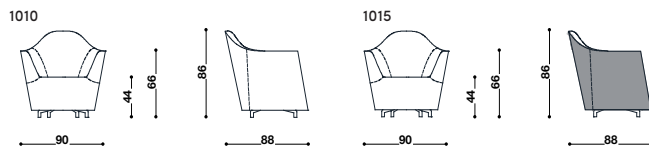

ELDORA

Henri

+61 8 9389 6669

info@henriliving.com.au

204 Stirling Hwy, Claremont WA 6010

www.henriliving.com.au