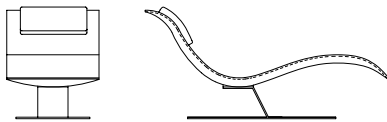

# ELI FLY LOUNGE CHAIR

désirée 

DÉSIRÉE

DESIGNER: JAI JALAN, 2007

Characterised by a dynamic and minimalistic form which perfectly captures the quintessence of real relaxation. Its ergonomic profile and harmonious shape is both comfortable and light.

## ELI FLY LOUNGE CHAIR

Chaise longue – Plate (23 006505/A)

|       |       |        |         |        |
|-------|-------|--------|---------|--------|
| Width | Depth | Height | H. seat | Weight |
| 60cm  | 161cm | 73cm   | 42cm    | 69kg   |

Chaise longue – Arch (23 006505/C)

|       |       |        |         |        |
|-------|-------|--------|---------|--------|
| Width | Depth | Height | H. seat | Weight |
| 60cm  | 161cm | 62cm   | 33cm    | 60kg   |

Lacquered chaise longue – Plate (23 006510/A)

|       |       |        |         |        |
|-------|-------|--------|---------|--------|
| Width | Depth | Height | H. seat | Weight |
| 60cm  | 161cm | 73cm   | 42cm    | 69kg   |