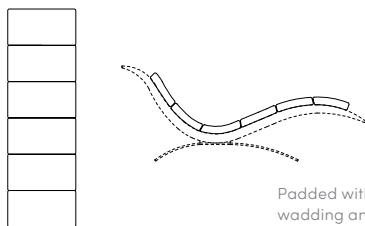

Lacquered chaise longue – Plate (23 006510/A)

|       |       |        |         |        |
|-------|-------|--------|---------|--------|
| Width | Depth | Height | H. seat | Weight |
| 60cm  | 161cm | 73cm   | 42cm    | 69kg   |

Lacquered chaise longue – Arch (23 006510/C)

|       |       |        |         |        |
|-------|-------|--------|---------|--------|
| Width | Depth | Height | H. seat | Weight |
| 60cm  | 161cm | 62cm   | 33cm    | 60kg   |

Mattress (23 007270)

Padded with polyurethane, wadding and cotton fabric.

|       |       |        |
|-------|-------|--------|
| Width | Depth | Weight |
| 45cm  | 144cm | 4kg    |

+61 8 9389 6669  
 info@henriliving.com.au  
 245 Stirling Hwy, Claremont WA 6010  
 www.henriliving.com.au