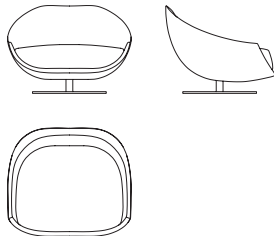

## DÉSIRÉE

DESIGNER: JAI JALAN, 2019

The Avì armchair completes the sofa collection of which it preserves the inviting curves that resemble a cosy shell and embrace the soft seat and back cushions.

The swivel base features a round, matt bronze painted metal plate and can be embellished by an optional frame in polished chrome that adds elegance and an airy lightness to the armchair.

## AVÌ LOUNGE CHAIR

CODE: 91 001015

Width	Depth	Height	H. seat	Weight
110cm	97cm	77cm	43cm	52kg

CODE: 91 007305

CODE: 91 007310

Width	Depth	Weight	Width	Depth	Weight
55cm	55cm	0.9kg	62cm	55cm	1.3kg

CODE: 91 007233