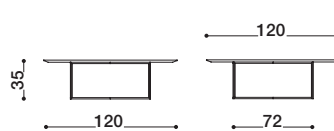

SABI TABLE COLLECTION

DÉSIRÉE

Available in a range of sizes

Sabi is a new set of coffee tables available in three versions (round, oval and small). Their frames are in matte bronze with a finish in relief and their geometric shapes remind one of the concept of Sabi, typical of the Japanese culture to identify opposites. Notwithstanding its simple frame, this collection offers a wealth of rationality and minimalism.

SABI

620

621

7623

7624

7625

7626

7627