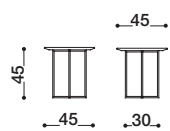

SABI

620

621