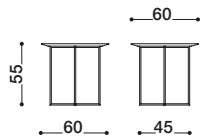

SABI TABLE COLLECTION

DÉSIRÉE

Available in a range of sizes

Sabi is a new set of coffee tables available in three versions (round, oval and small). Their frames are in matte bronze with a finish in relief and their geometric shapes remind one of the concept of Sabi, typical of the Japanese culture to identify opposites. Notwithstanding its simple frame, this collection offers a wealth of rationality and minimalism.

SABI

620

621

7623

7624

7625

7626

7627

7628

Henri

+61 8 9389 6669
info@henriliving.com.au
204 Stirling Hwy, Claremont WA 6010

www.henriliving.com.au