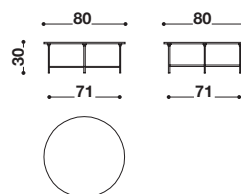

NEMU

Henri

+61 8 9389 6669

info@henriliving.com.au

204 Stirling Hwy, Claremont WA 6010

www.henriliving.com.au