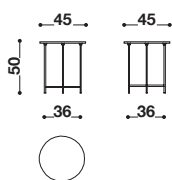

NEMU

Henri

+61 8 9389 6669

info@henriliving.com.au

204 Stirling Hwy, Claremont WA 6010

www.henriliving.com.au