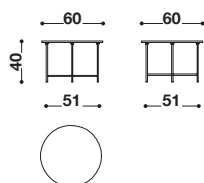

NEMU

Henri

+61 8 9389 6669

info@henriliving.com.au

204 Stirling Hwy, Claremont WA 6010

www.henriliving.com.au