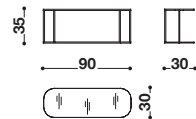

ARLON

Henri

+61 8 9389 6669

info@henriliving.com.au

204 Stirling Hwy, Claremont WA 6010

www.henriliving.com.au