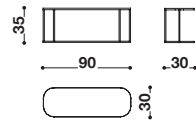

ARLON

Henri

+61 8 9389 6669

info@henriliving.com.au

204 Stirling Hwy, Claremont WA 6010

www.henriliving.com.au