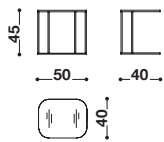

ARLON

Henri

+61 8 9389 6669

info@henriliving.com.au

204 Stirling Hwy, Claremont WA 6010

www.henriliving.com.au