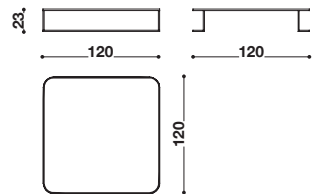

ARLON

Henri

+61 8 9389 6669

info@henriliving.com.au

204 Stirling Hwy, Claremont WA 6010

www.henriliving.com.au