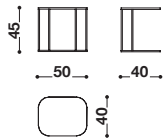

ARLON

Henri

+61 8 9389 6669

info@henriliving.com.au

204 Stirling Hwy, Claremont WA 6010

www.henriliving.com.au