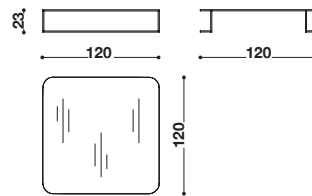

ARLON

Henri

+61 8 9389 6669

info@henriliving.com.au

204 Stirling Hwy, Claremont WA 6010

www.henriliving.com.au