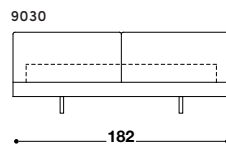

ZENIT

Henri

+61 8 9389 6669
info@henriliving.com.au
204 Stirling Hwy, Claremont WA 6010

www.henriliving.com.au