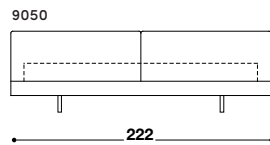

ZENIT

Henri

+61 8 9389 6669
info@henriliving.com.au
204 Stirling Hwy, Claremont WA 6010

www.henriliving.com.au