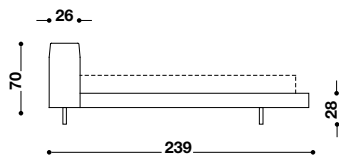

ZENIT

Henri

+61 8 9389 6669
info@henriliving.com.au
204 Stirling Hwy, Claremont WA 6010

www.henriliving.com.au