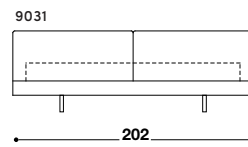

ZENIT

Henri

+61 8 9389 6669
info@henriliving.com.au
204 Stirling Hwy, Claremont WA 6010

www.henriliving.com.au