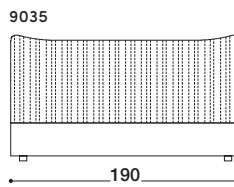

SHELLON IN

Henri

+61 8 9389 6669
info@henriliving.com.au
204 Stirling Hwy, Claremont WA 6010

www.henriliving.com.au