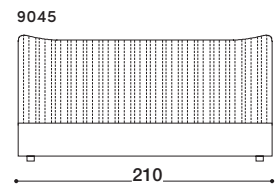

SHELLON IN

Henri

+61 8 9389 6669
info@henriliving.com.au
204 Stirling Hwy, Claremont WA 6010

www.henriliving.com.au