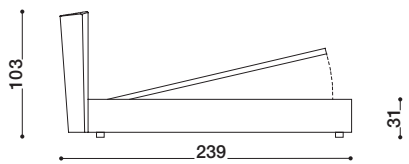

SHELLON IN

Henri

+61 8 9389 6669
info@henriliving.com.au
204 Stirling Hwy, Claremont WA 6010

www.henriliving.com.au