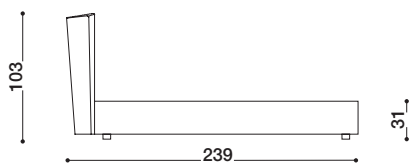

SHELLON IN

Henri

+61 8 9389 6669
info@henriliving.com.au
204 Stirling Hwy, Claremont WA 6010

www.henriliving.com.au