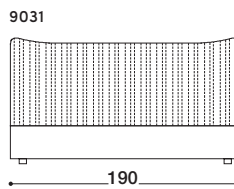

SHELLON IN

Henri

+61 8 9389 6669
info@henriliving.com.au
204 Stirling Hwy, Claremont WA 6010

www.henriliving.com.au