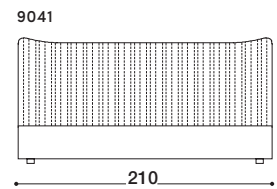

SHELLON IN

Henri

+61 8 9389 6669
info@henriliving.com.au
204 Stirling Hwy, Claremont WA 6010

www.henriliving.com.au