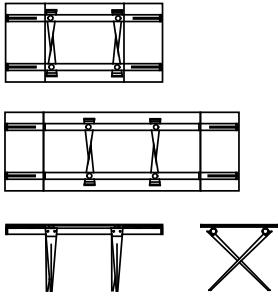

Henri

Available models

Extendible table with die-cast aluminium frame and steel tubes. Tops of glass , ceramic Oxide coupled with glass.

Tender

height
73 cm

measures
85 x 170 (255)
85 x 200 (300)
100 x 200 (300)