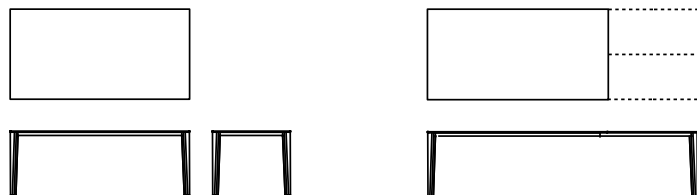

DESALTO

Skin

Marco Acerbis · 2015

Generous dimensions achieved through an extreme technological research. The Skin table – available in fixed and extending versions – is Desalto know-how answer to the continuous technological and functional research.

+61 8 9389 6669
info@henriliving.com.au
245 Stirling Hwy, Claremont WA 6010
www.henriliving.com.au

Henri

Available models

Fixed or extendable table with extruded aluminum structure. Tops in tempered glass, ceramic or wood. In the extendable version, extension with book opening in the same material as the top. The fixed version, in some variants, can also be used for outdoor.

Skin

height
73,5 cm

measures
85 x 140 cm
85 x 170 cm
100 x 200 cm
100 x 300 cm
140 x 140 cm
200 x 200 cm

Skin

height
73,5 cm

measures
85 x 170 (250) cm
100 x 200 (300) cm

Finishing

Struttura