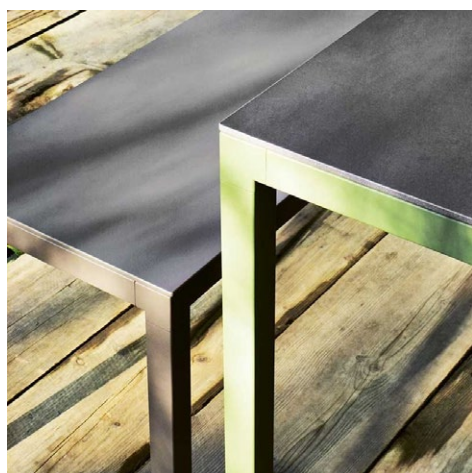

D44 FENIX
BLU NOTTE

D45
LAMINATO
ROVERE
NATURALE

D39
LAMINATO
ROVERE
GRAFITE

DESALTO

Helsinki 35 Outdoor

Caronni + Bonanomi · 1995

Range of tables with disassembling steel frame, section mm 35x35, and die-cast aluminium joints. Layered laminate or ceramic tops.