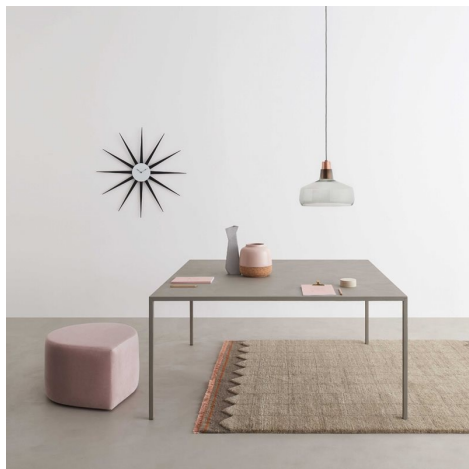

DESALTO

25

Metrica (Bruno Fattorini - Robin Rizzini) · 2011

An archetype table, 25 takes its name from the minimum thickness of the top and leg, precisely 25 mm. The absolute essence of the avant-garde, 25 won the 2014 Compasso d'Oro design award for "the feeling of amazement this table evokes when comparing its slenderness to the considerable lengths it can achieve"

+61 8 9389 6669
info@henriliving.com.au
245 Stirling Hwy, Claremont WA 6010
www.henriliving.com.au

Henri

Available models

Table with 25 mm thickness top made of a composite material covered with acrylic resin, oak wood veneered, or covered with hand-spread pastes, as per price-list. Legs with 25x25 mm section in lacquered steel, ossidiana or entirely covered with hand-spread pastes.

25

height
72 cm

measures
80 x 170
90 x 180
90 x 200
90 x 240
100 x 200
100 x 240
100 x 300
110 x 240
110 x 300
149 x 149

Finishing

Top

Handcraft finishes

A90 METAL
GREY

D60
MATTONE
RED
CONCRETE