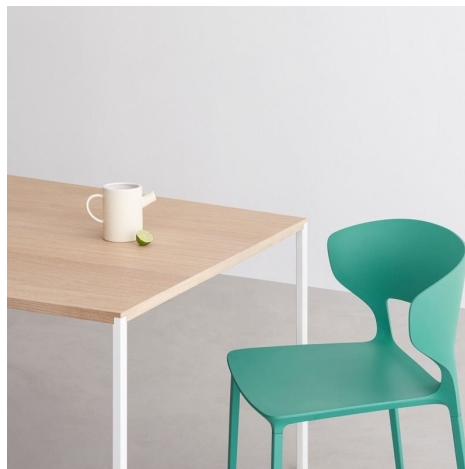

DESALTO

25

Metrica (Bruno Fattorini - Robin Rizzini) · 2011

An archetype table, 25 takes its name from the minimum thickness of the top and leg, precisely 25 mm. The absolute essence of the avant-garde, 25 won the 2014 Compasso d'Oro design award for "the feeling of amazement this table evokes when comparing its slenderness to the considerable lengths it can achieve"

+61 8 9389 6669
info@henriliving.com.au
245 Stirling Hwy, Claremont WA 6010
www.henriliving.com.au

Henri

Available models

Table with 25 mm thickness top made of a composite material covered with acrylic resin, oak wood veneered, or covered with hand-spread pastes, as per price-list. Legs with 25x25 mm section in lacquered steel, ossidiana or entirely covered with hand-spread pastes.

25

height
72 cm

measures
80 x 170
90 x 180
90 x 200
90 x 240
100 x 200
100 x 240
100 x 300
110 x 240
110 x 300
149 x 149

Finishing

Top

Handcraft finishes

A90 METAL
GREY

D60
MATTONE
RED
CONCRETE