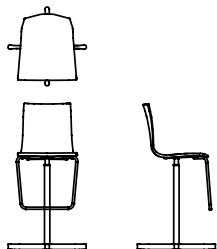

Wok

Pocci + Dondoli · 2005

Wok, a stool range with three different frame structures, a chair made of acrylic or upholstered in cowhide, cuoietto, leather or eco-leather, a height-adjustable swivel stool: a wide range to meet all needs in the residential sector or contract world.

Available models

Barstool with acrylic body, also available with eco-leather, leather and cow-hide covering. Swivelling structure with variable height, made of die-cast aluminium and steel tube. Cross base provided with spherical retractable castors, self-locking thanks to the weight of the user.

Work

width 58 cm
depth 58 cm
total height 87 (106) cm
seat height 51 (71) cm

Finishing

Base

Lacquers

B22
MARRONE
BUNGEE

B34 GRIGIO
CHIARO

B42
GRAFITE